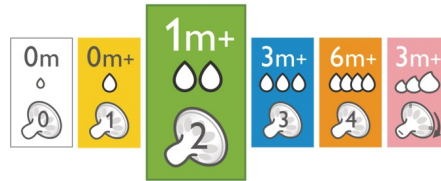

Our unique anti-colic valve technology was designed to reduce colic and discomfort, by venting air away from your baby's tummy.

Simple to use and clean

Wide bottle neck makes filling and cleaning easy. Only a few parts for quick and simple assembly.

Ultra soft nipple

The nipple has an ultra soft texture, designed to mimic the feel of the breast.

Choosing the right nipple

The Philips Avent Natural range offers different nipple softness and increasing flow rates for every development stage of your baby.