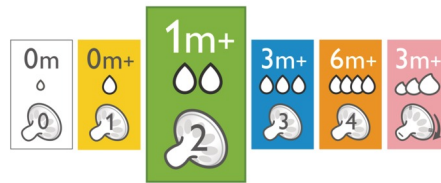

Highlights

Natural latch on

The wide breast shaped nipple promotes a natural latch on similar to the breast, making it easy for your baby to combine breast and bottle feeding.

Ultra soft nipple

The nipple has an ultra soft texture, designed to mimic the feel of the breast.

Flexible spiral design

Flexible spiral design, combined with our unique comfort petals to create a flexible nipple, allowing for a more natural feed without nipple collapse.

Anti-colic valve technology

Our unique anti-colic valve technology was designed to reduce colic and discomfort, by venting air away from your baby's tummy.

Choosing the right nipple

The Philips Avent Natural range offers different nipple softness and increasing flow rates for every development stage of your baby.

Ergonomic shape

Due to the unique shape, the bottle is easy to hold and grip in any direction for maximum comfort, even for baby's tiny hands.