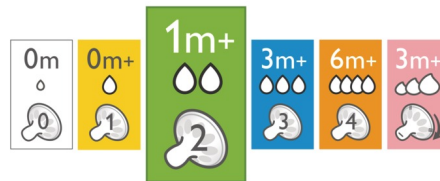

Highlights

Natural latch on

The wide breast shaped nipple promotes a natural latch on similar to the breast, making it easy for your baby to combine breast and bottle feeding.

Ultra soft nipple

The nipple has an ultra soft texture, designed to mimic the feel of the breast.

Flexible spiral design

Flexible spiral design, combined with our unique comfort petals to create a flexible nipple, allowing for a more natural feed without nipple collapse.

Anti-colic valve technology

Our unique anti-colic valve technology was designed to reduce colic and discomfort, by venting air away from your baby's tummy.

Choosing the right nipple

The Philips Avent Natural range offers different nipple softness and increasing flow rates for every development stage of your baby.

Ergonomic shape

Due to the unique shape, the bottle is easy to hold and grip in any direction for maximum comfort, even for baby's tiny hands.