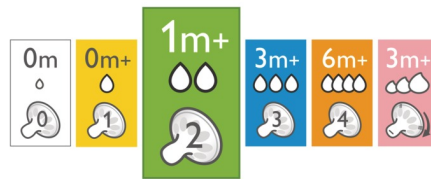

Highlights

Natural latch on

The wide breast shaped nipple promotes a natural latch on similar to the breast, making it easy for your baby to combine breast and bottle feeding.

Ultra soft nipple

The nipple has an ultra soft texture, designed to mimic the feel of the breast.

Flexible spiral design

Flexible spiral design, combined with our unique comfort petals to create a flexible nipple, allowing for a more natural feed without nipple collapse.

Anti-colic valve technology

Our unique anti-colic valve technology was designed to reduce colic and discomfort, by venting air away from your baby's tummy.

Choosing the right nipple

The Philips Avent Natural range offers different nipple softness and increasing flow rates for every development stage of your baby.

Ergonomic shape

Due to the unique shape, the bottle is easy to hold and grip in any direction for maximum comfort, even for baby's tiny hands.