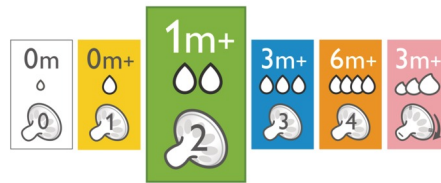

Choosing the right nipple

The Philips Avent Natural range offers different nipple softness and increasing flow rates for every development stage of your baby.