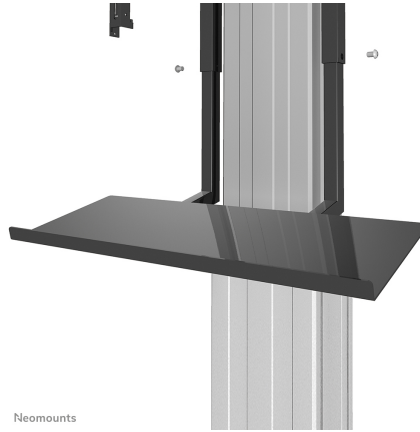

PLASMA-M2250KEYB NEOMOUNTS MULTIMEDIA SHELF

SPECIFICATIONS

GENERAL

Min. weight	0 kg (per screen)
Max. weight	5 kg (per screen)

FUNCTIONALITY

Width adjustment	60 cm
Depth adjustment	19,5 cm

INFORMATION

Color	Black
Main material	Steel
Warranty	5 year
EAN code	8717371449964

*Please note: The inch sizes stated are just an indication, combined with the weight and VESA sizes. The maximum weight and VESA size are absolute restrictions for the products and should not be exceeded.

Neomounts Keyboard Shelf for Floor Stands PLASMA-M2250 & PLASMA-W2250.

Neomounts model PLASMA-M2250KEYB is a universal laptop shelf for the PLASMA-M2250- & PLASMA-W2250-series electric height adjustable trolleys and floor stands.

The laptop shelf can be mounted on the height adjustable column and the plate has a width of 60 cm and a depth of 19,5 cm.

All installation material is included with the product. Warranty: 5 year.