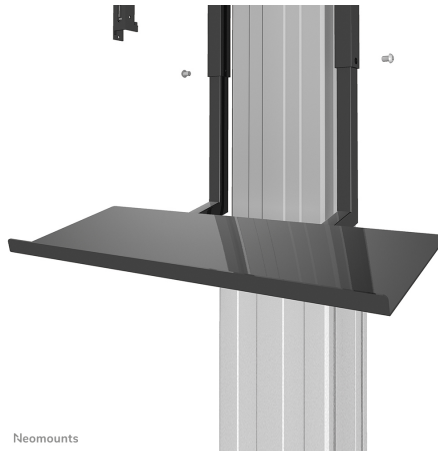

PLASMA-M2250KEYB

SPECIFICATIONS

GENERAL

Min. weight	0
Max. weight	5

FUNCTIE

Width adjustment	60 cm
Depth adjustment	19,5 cm

INFORMATION

Color	Black
Main material	Steel
Warranty	5 year

*Please note: The inch sizes stated are just an indication, combined with the weight and VESA sizes. The maximum weight and VESA size are absolute restrictions for the products and should not be exceeded.

NEOMOUNTS PLASMA-M2250KEYB MULTIMEDIA HOLDER

Neomounts PLASMA-M2250KEYB Multimedia holder - max 5 kg - suitable for PLASMA-M2250/W2250BLACK/SILVER - black

Neomounts model PLASMA-M2250KEYB is a universal laptop shelf for the PLASMA-M2250- & PLASMA-W2250-series electric height adjustable trolleys and floor stands.

The laptop shelf can be mounted on the height adjustable column and the plate has a width of 60 cm and a depth of 19,5 cm.

All installation material is included with the product. Warranty: 5 year.

PLASMA-M2250KEYB