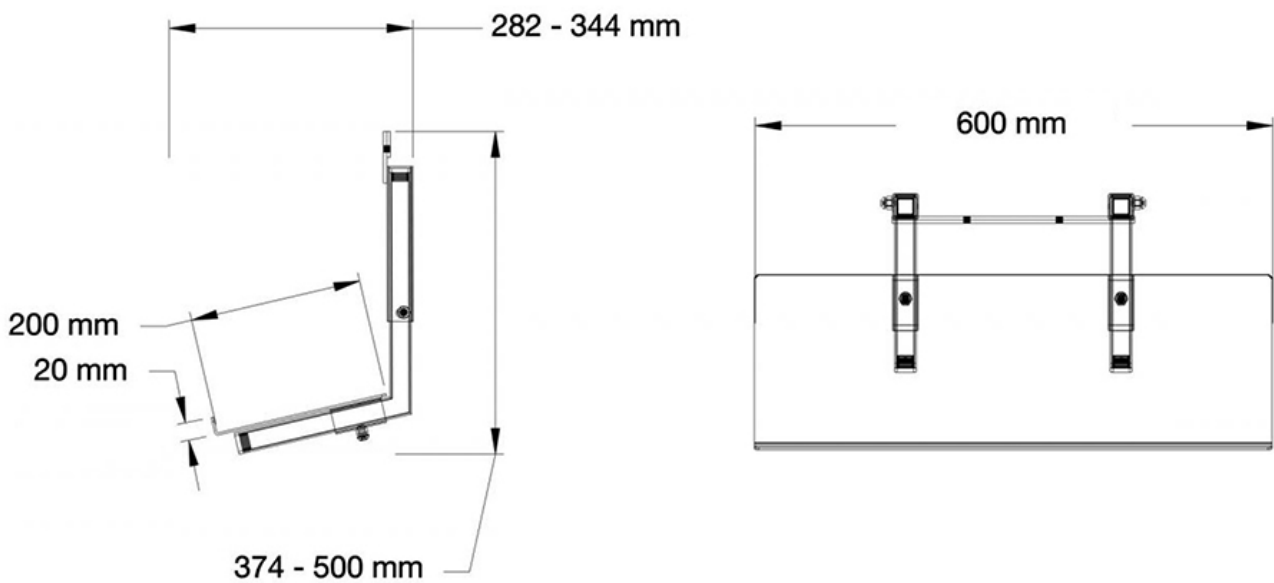

PLASMA-M2250KEYB

SPECIFICATIONS

GENERAL

Min. weight	0
Max. weight	5

FUNCTIE

Width adjustment	60 cm
Depth adjustment	19,5 cm

INFORMATION

Color	Black
Main material	Steel
Warranty	5 year

*Please note: The inch sizes stated are just an indication, combined with the weight and VESA sizes. The maximum weight and VESA size are absolute restrictions for the products and should not be exceeded.

The laptop shelf can be mounted on the height adjustable column and the plate has a width of 60 cm and a depth of 19,5 cm.

All installation material is included with the product. Warranty: 5 year.

PLASMA-M2250KEYB

NEOMOUNTS PLASMA-M2250KEYB MULTIMEDIA HOLDER

Neomounts

Measuring unit: mm