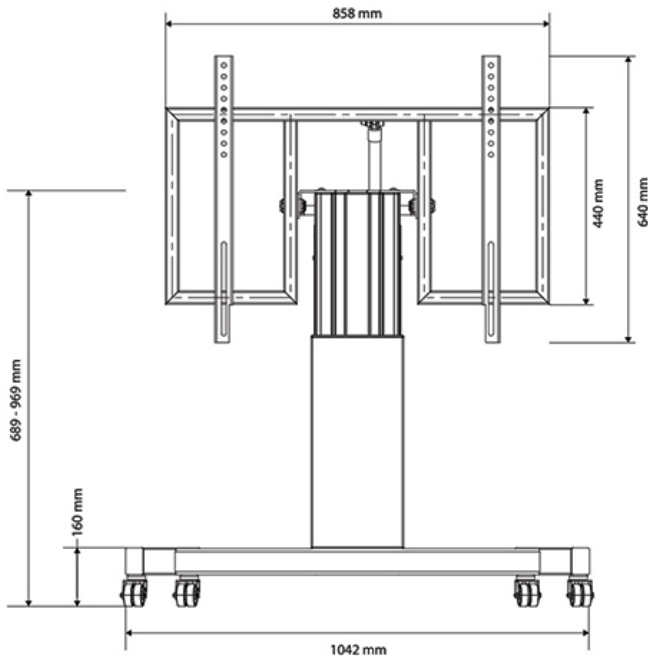

PLASMA-M2550TSILVER NEOMOUNTS PLASMA-M2550TSILVER TV TROLLEY 42-85" - MOTORISED - TABLE TILT FUNCTION

Neomounts