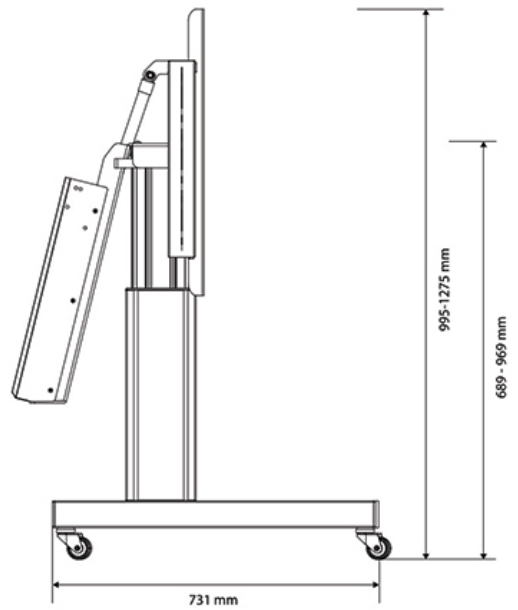

PLASMA-M2550TSILVER NEOMOUNTS PLASMA-M2550TSILVER TV TROLLEY 42-85" - MOTORISED - TABLE TILT FUNCTION

Neomounts