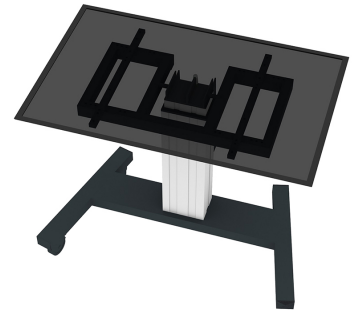

FUNCTIE

Type	Tilt
Height adjustment	28 cm (60-88 cm)
Lockable	Not lockable
Tilt (degrees)	90°
Height	129 cm
Width	104 cm
Depth	80 cm
Adjustment type	Motorised

INFORMATION

Color	Silver
Main material	Steel
Warranty	5 year

Neomounts

Neomounts

Neomounts PLASMA-M2550TSILVER TV trolley - 42-85" - max 150 kg - motorised h 60-88 cm - VESA 400x200-800x600 - table tilt function - silver

Create the optimum viewing positioning for both standing and seated audiences with the Neomounts PLASMA-M2550TSILVER motorised floor stand. The trolley is a perfect solution for classrooms, offices, meeting rooms and public areas.

The floor stand has a 90° tilt function that allows the (touch) screen to be used in table-top mode. The PLASMA-M2550TSILVER is suited for 42-85" screens with a VESA hole pattern of 400x200 to 800x600 mm and has a maximum weight capacity of 150 kg. The cable management system ensures orderly routing of the cables at the back of the mount.

The mobile floor stand is automatically tiltable (90°) and height adjustable over a height of 28 cm with a remote control (69-97 cm). The trolley features four solid castor wheels, of which the two front wheels are equipped with a brake. Thanks to these high-quality wheels, the trolley can be easily moved over doorsteps and thresholds.