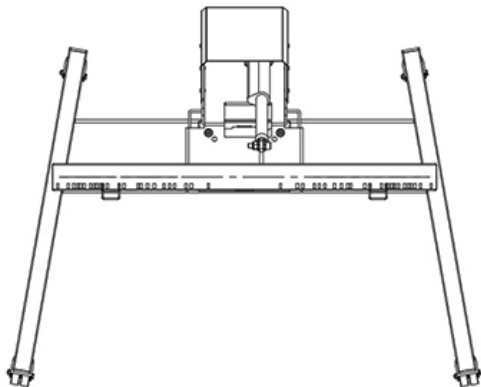

PLASMA-M2550TSILVER NEOMOUNTS PLASMA-M2550TSILVER TV TROLLEY 42-85" - MOTORISED - TABLE TILT FUNCTION

Neomounts