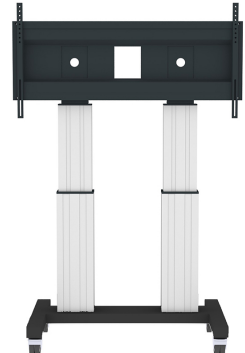

Neomounts

Neomounts PLASMA-M2600SILVER TV trolley - 70-120" - max 250 kg - motorised h 109-159 cm - VESA 400x200-1200x600 - lockable (excl. lock) - silver

With the Neomounts PLASMA-M2600SILVER automatic height adjustable floor stand you place a large format flat screen on the floor. Get optimal positioning for both standing and seated audiences, in any application, in any part of your location. Perfect to use in a class room, boardroom, presentation room or public entrance.

The PLASMA-M2600SILVER is suited for screens between 70-120" and has a load capacity of 250 kg. The trolley is suitable for screens with a VESA hole pattern of 400x200 to 1200x600 mm*. Behind the screen is a 6 cm deep space available to mount a media player or mini-computer. Cables can be guided at the back of the mount.

Easily roll this cart over doorways and thresholds with to the high quality wheels. The mobile electric floor lift is automatically height adjustable over a height of 50 cm. From the floor to the center the distance of the screen is variable from 131 to 181 cm.

The Neomounts PLASMA-M2600SILVER comes in a black RAL 9005 color and is a great choice for space saving placement or when wall-, ceiling mounting or desk placement is not an option. The trolley features four solid castor wheels, of which the two front wheels are equipped with a brake.

*ATTENTION: VESA-widths 600 and 800 are excluded as installation options.