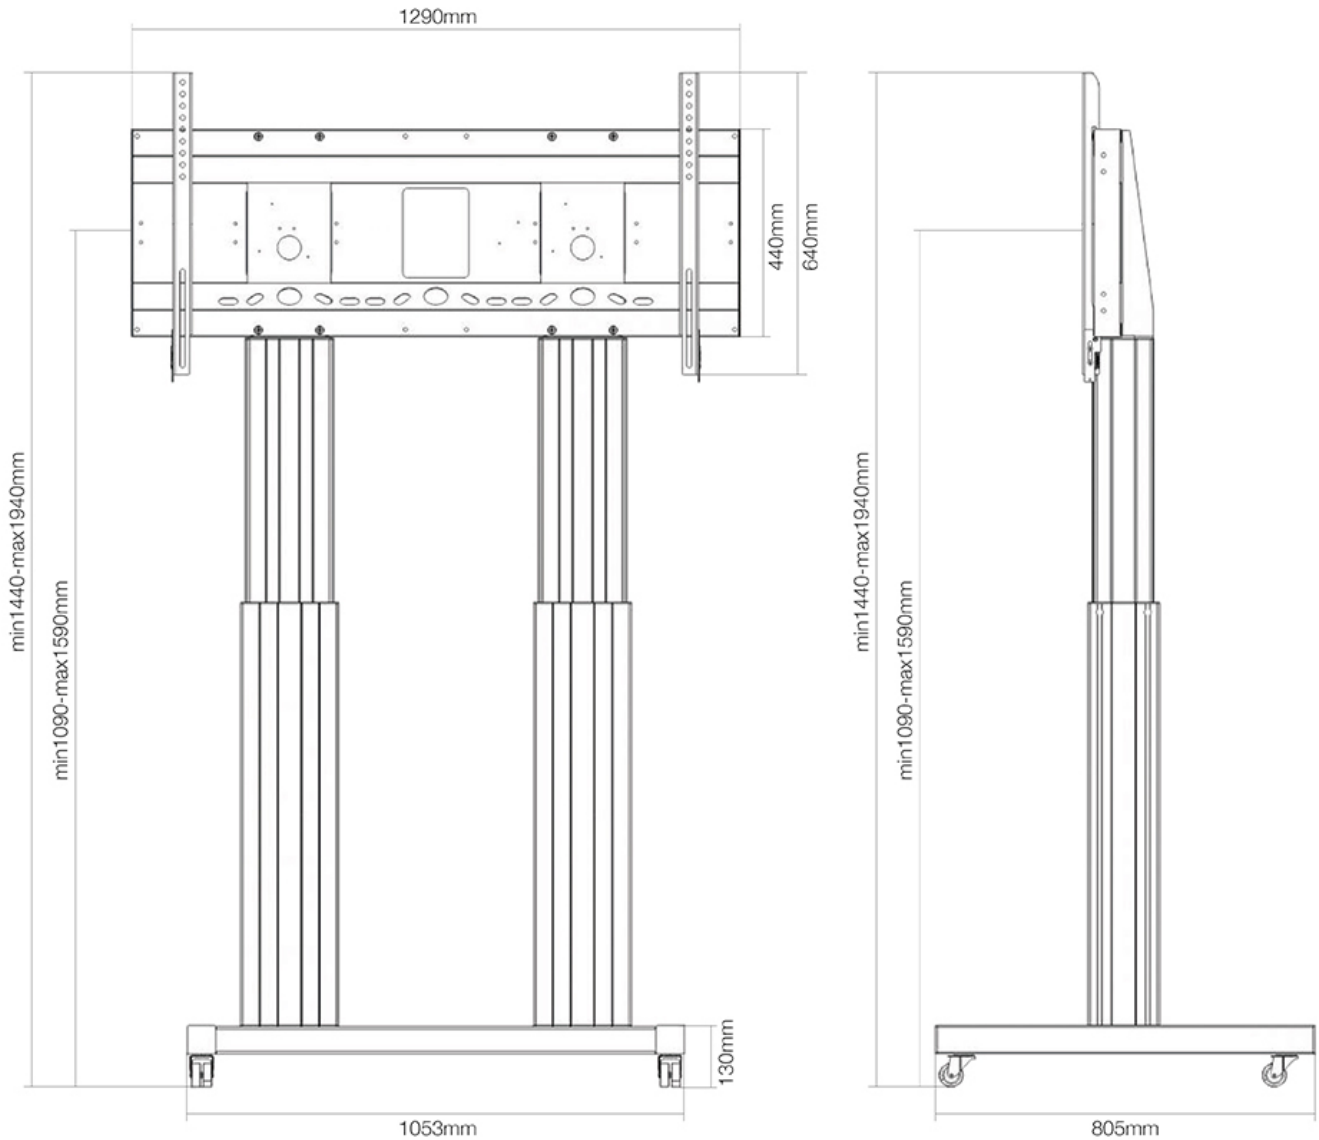

PLASMA-M2600SILVER

NEOMOUNTS PLASMA-M2600SILVER TV TROLLEY 70-120" - MOTORISED

Neomounts