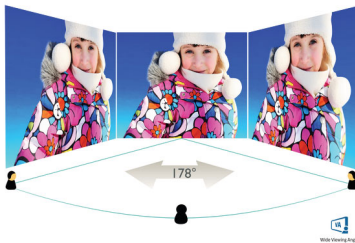

VA display

The Philips VA LED display uses an advanced multi-domain vertical alignment technology that gives you super-high static contrast ratios for extra-vivid and bright images. While standard office applications are handled with ease, it is especially suitable for photos, web browsing, films, gaming and demanding graphical applications. Its optimised pixel management technology gives you a 178/178 degree extra-wide viewing angle, resulting in crisp images.