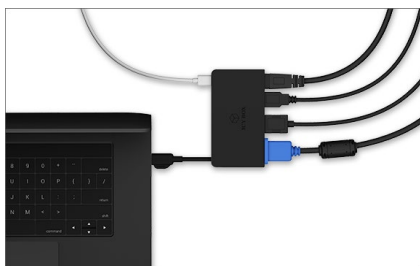

Easy connection - multiple benefits

Perfectly combines high-quality appearance and efficient technology with a very compact size. The premium aluminium DockingStation does not only look good but also offers high comfort while using. This solution is suited for any location such as private or office areas.

Logistical data

Packing unit: 50 pcs./carton
Total weight: 11.2 kg/carton
Gross weight (with packing): 0.202 kg
Net weight: 0.138 kg

Dimension/carton: 440x380x230 mm
Dimension (with packing): 25x100x200 mm
Dimension of article: 102x56x14 mm
Country of origin: China