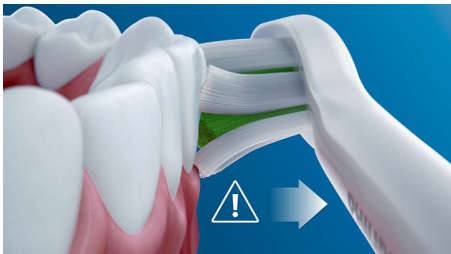

Monitor your brushing pressure

Brushing too hard can damage your teeth and gums. To prevent this, your Philips Sonicare ProtectiveClean emits a gentle pulsing sound to remind you to ease off on the pressure.