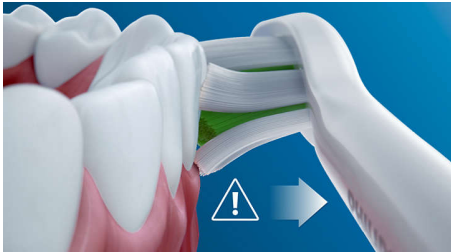

Innovative technology

- Lets you know if you're pressing too hard
- Connects smart brush handle and smart brush heads
- The Sonicare 4100 tells you when to switch brush heads
- Sonic technology that pulses between teeth

Highlights

Sonicare 4100 — goodbye plaque

Cleans those hard-to-reach places that a manual toothbrush can't get to, with contoured bristles designed to make brushing easy.

Monitor your brushing pressure

Brushing too hard can damage your teeth and gums. To prevent this, your Philips Sonicare ProtectiveClean emits a gentle pulsing sound to remind you to ease off on the pressure.