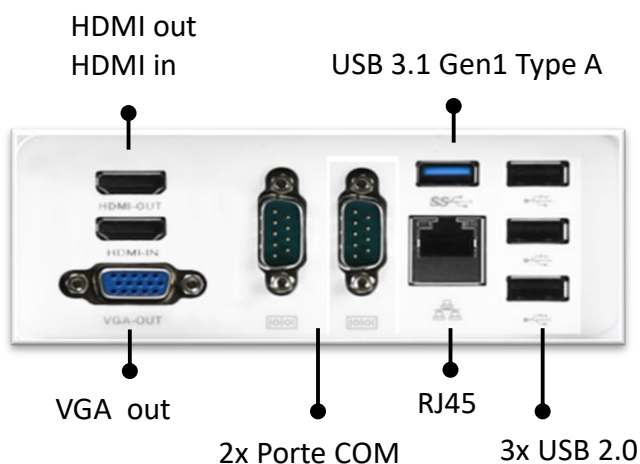

I/O & Accessori

MSI recommends Windows 10 Pro

PRO 20EXTS

Product Name		PRO 20EXTS 8GL-051XEU
Part Number		9S6-AAC211-051
EAN		4719072651541
System OS		FreeDOS
Processor	Type CPU Frequency / Cache Size CPU Cores/ Threads / CPU TDP	Intel® N4000 1.1 GHz / 4M Cache 2/ 2 / 6W
Chipset		Intel® H110
Touch Panel / Technology		Single Touch
Monitor	Size	452 mm (H) x 263 mm (V), 19.5"
	Resolution	1600 x 900 HD+
	Brightness	250cd/m2
	Response	5 ms
	Glare/ Non-Glare	Glare
	Contrast Ratio	1000:1
	Color	16.7 M
	Pixel Pitch	0.27 mm x 0.27 mm
	Viewing Angle	160° Orizzontale, 160° Verticale
VGA	Graphic VRAM	Intel® HD Graphics 530 Integrata: Supporta la tecnologia Intel® Dynamic Video Memory Technology (DVMT)
Memory	Type Configuration Maximum	DDR4 8GB 2400 MHz DDR4 SO-DIMM x 2 slot Espandibile fino a 32GB
Storage	HDD Total number of places Optical drive	2,5" SSD 256GB 1x 3,5" Tray in Super Multi ODD
Audio	Internal Microphone Audio Chipset Speaker	Si Realtek ALC887 2x 5W
Audio Jack	Mic-in/ Headphone out Line-in/ Line-out	1/1 -
Communication	Wireless LAN LAN (RJ45) 56K Fax/ Modem (RJ11) Bluetooth	Intel 3168 ac 10/100/1000 - 4.2
I/O	USB (front/ side / rear q'ty) Card Reader E-SATA / IEEE 1394 HDMI-in / HDMI-out VGA-in / VGA-out COM Port	7 (0 / 2x USB 3.1 Gen 1 Type A (1x Supporta super charger), 1x USB 3.1 Gen 1 Type C / 1x USB 3.1 Gen 1 Type A, 3x USB 2.0) 3 in 1 (SD4.0, MMC, MS) - / - 1 / 1 - / 1 2
Others I/O		-
Expansion		M.2 2230 (WiFi)
TV Tuner		-
Webcam		1 M Pixels + 1 Digital Mic
Mechanical and Environmental	Operating, Storage Temperature Operating, Storage Humidity Regulatory Compliance	10 - 35°C, -20 – 60° C 40 °c 85% and 0 °c 0% , '-20°c~60 °c ; 0%~90% Safety: UL/CB , EMC:CE/FCC/C-TICK/VCCI/BSMI
Noise		26dBA
Lock		Kensington Lock
Wake-on-LAN		SI
KB / Mouse		USB
Wall Mount		VESA standard (STD 100*100mm)
Power	AC Adaptor	120W
Durability	Project Capacitive Touch (MTBF)	35M times / -
Dimension (W x H x D)		399.5 *313.9 * 69.2 mm
Weight		5.6 / 6.49 KG
Warranty	Net / Gross Weight	2 Anni
Accessories		N/A