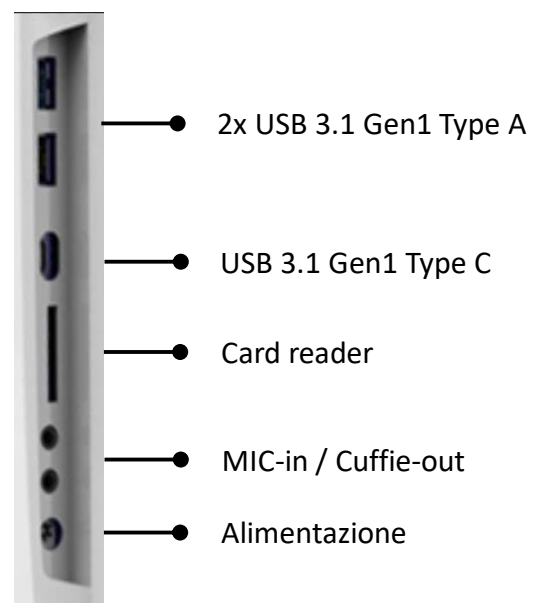

I/O & Accessori

MSI recommends Windows 10 Pro

PRO 20EXTS

Product Name		PRO 20EXTS 8GL-051XEU
Part Number		9S6-AAC211-051
EAN		4719072651541
System OS		FreeDOS
Processor	Type CPU Frequency / Cache Size CPU Cores/ Threads / CPU TDP	Intel® N4000 1.1 GHz / 4M Cache 2/ 2 / 6W
Chipset		Intel® H110
Touch Panel / Technology		Single Touch
Monitor	Size	452 mm (H) x 263 mm (V), 19.5"
	Resolution	1600 x 900 HD+
	Brightness	250cd/m2
	Response	5 ms
	Glare/ Non-Glare	Glare
	Contrast Ratio	1000:1
	Color	16.7 M
	Pixel Pitch	0.27 mm x 0.27 mm
	Viewing Angle	160° Orizzontale, 160° Verticale
VGA	Graphic VRAM	Intel® HD Graphics 530 Integrata: Supporta la tecnologia Intel® Dynamic Video Memory Technology (DVMT)
Memory	Type Configuration Maximum	DDR4 8GB 2400 MHz DDR4 SO-DIMM x 2 slot Espandibile fino a 32GB
Storage	HDD Total number of places Optical drive	2,5" SSD 256GB 1x 3,5" Tray in Super Multi ODD
Audio	Internal Microphone Audio Chipset Speaker	Si Realtek ALC887 2x 5W
Audio Jack	Mic-in/ Headphone out Line-in/ Line-out	1/1 -
Communication	Wireless LAN LAN (RJ45) 56K Fax/ Modem (RJ11) Bluetooth	Intel 3168 ac 10/100/1000 - 4.2
I/O	USB (front/ side / rear q'ty) Card Reader E-SATA / IEEE 1394 HDMI-in / HDMI-out VGA-in / VGA-out COM Port	7 (0 / 2x USB 3.1 Gen 1 Type A (1x Supporta super charger), 1x USB 3.1 Gen 1 Type C / 1x USB 3.1 Gen 1 Type A, 3x USB 2.0) 3 in 1 (SD4.0, MMC, MS) - / - 1 / 1 - / 1 2
Others I/O		-
Expansion		M.2 2230 (WiFi)
TV Tuner		-
Webcam		1 M Pixels + 1 Digital Mic
Mechanical and Environmental	Operating, Storage Temperature Operating, Storage Humidity Regulatory Compliance	10 - 35°C, -20 – 60° C 40 °c 85% and 0 °c 0% , '-20°c~60 °c ; 0%~90% Safety: UL/CB , EMC:CE/FCC/C-TICK/VCCI/BSMI
Noise		26dBA
Lock		Kensington Lock
Wake-on-LAN		SI
KB / Mouse		USB
Wall Mount		VESA standard (STD 100*100mm)
Power	AC Adaptor	120W
Durability	Project Capacitive Touch (MTBF)	35M times / -
Dimension (W x H x D)		399.5 *313.9 * 69.2 mm
Weight		5.6 / 6.49 KG
Warranty	Net / Gross Weight	2 Anni
Accessories		N/A