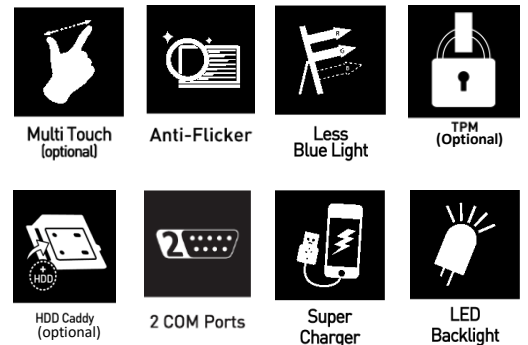

I/O & Accessori

MSI recommends Windows 10 Pro

PRO 20EXTS

Product Name		PRO 20EXTS 8GL-051XEU
Part Number		9S6-AAC211-051
EAN		4719072651541
System OS		FreeDOS
Processor	Type CPU Frequency / Cache Size CPU Cores/ Threads / CPU TDP	Intel® N4000 1.1 GHz / 4M Cache 2/ 2 / 6W
Chipset		Intel® H110
Touch Panel / Technology		Single Touch
Monitor	Size	452 mm (H) x 263 mm (V), 19.5"
	Resolution	1600 x 900 HD+
	Brightness	250cd/m2
	Response	5 ms
	Glare/ Non-Glare	Glare
	Contrast Ratio	1000:1
	Color	16.7 M
	Pixel Pitch	0.27 mm x 0.27 mm
	Viewing Angle	160° Orizzontale, 160° Verticale
VGA	Graphic VRAM	Intel® HD Graphics 530 Integrata: Supporta la tecnologia Intel® Dynamic Video Memory Technology (DVMT)
Memory	Type Configuration Maximum	DDR4 8GB 2400 MHz DDR4 SO-DIMM x 2 slot Espandibile fino a 32GB
Storage	HDD Total number of places Optical drive	2,5" SSD 256GB 1x 3,5" Tray in Super Multi ODD
Audio	Internal Microphone Audio Chipset Speaker	Si Realtek ALC887 2x 5W
Audio Jack	Mic-in/ Headphone out Line-in/ Line-out	1/1 -
Communication	Wireless LAN LAN (RJ45) 56K Fax/ Modem (RJ11) Bluetooth	Intel 3168 ac 10/100/1000 - 4.2
I/O	USB (front/ side / rear q'ty) Card Reader E-SATA / IEEE 1394 HDMI-in / HDMI-out VGA-in / VGA-out COM Port	7 (0 / 2x USB 3.1 Gen 1 Type A (1x Supporta super charger), 1x USB 3.1 Gen 1 Type C / 1x USB 3.1 Gen 1 Type A, 3x USB 2.0) 3 in 1 (SD4.0, MMC, MS) - / - 1 / 1 - / 1 2
Others I/O		-
Expansion		M.2 2230 (WiFi)
TV Tuner		-
Webcam		1 M Pixels + 1 Digital Mic
Mechanical and Environmental	Operating, Storage Temperature Operating, Storage Humidity Regulatory Compliance	10 - 35°C, -20 – 60° C 40 °c 85% and 0 °c 0% , '-20°c~60 °c ; 0%~90% Safety: UL/CB , EMC:CE/FCC/C-TICK/VCCI/BSMI
Noise		26dBA
Lock		Kensington Lock
Wake-on-LAN		SI
KB / Mouse		USB
Wall Mount		VESA standard (STD 100*100mm)
Power	AC Adaptor	120W
Durability	Project Capacitive Touch (MTBF)	35M times / -
Dimension (W x H x D)		399.5 *313.9 * 69.2 mm
Weight		5.6 / 6.49 KG
Warranty	Net / Gross Weight	2 Anni
Accessories		N/A