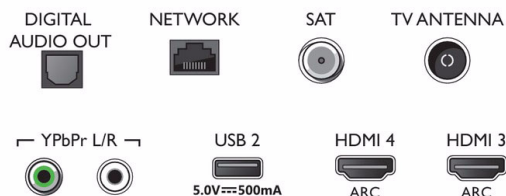

Bottom

Issue date 2019-09-19

Version: 6.1.1

12 NC: 8670 001 57778
EAN: 87 18863 01907 8

© 2019 Koninklijke Philips N.V.
All Rights reserved.

Specifications are subject to change without notice.
Trademarks are the property of Koninklijke Philips N.V.
or their respective owners.

www.philips.com

* EPG and actual visibility (up to 8 days) is country- and operator-dependent.

* Android App offerings vary per country. For more details please visit your local Google Play Store.

* Energy consumption in kWh per year based on the power consumption of the television operating 4 hours per day for 365 days. The actual energy consumption will depend on how the television is used.

* The TV supports DVB reception for 'Free to air' broadcast. Specific DVB operators may not be supported. An up to date list can be found in the FAQ section of the Philips support website. For some operators Conditional Access and subscription are required. Contact your operator for more information.

* Philips TV Remote app and related functionalities vary per TV model, operator and country, as well as smart device model and OS. For more details please visit: www.philips.com/TVRemoteapp.

* Smart TV app availability varies per TV model and country. For more details please visit: www.philips.com/smarttv.

* USB recording for digital channels only, recordings may be limited by broadcast copy protection (CI+). Country and channel restrictions may apply.

* Please note that your Amazon Apps may not always be available in your country. (Currently Amazon apps works only in the UK, Germany and Austria)

* This television contains lead only in certain parts or components where no technology alternatives exist in accordance with existing exemption clauses under the RoHS Directive.

* Its functionality is subject to ChromeCast built-in apps and smart devices. For more details, please visit ChromeCast built-in product pages.