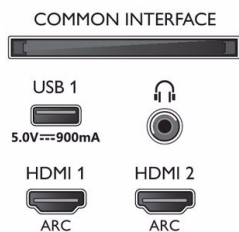

Connections

Side