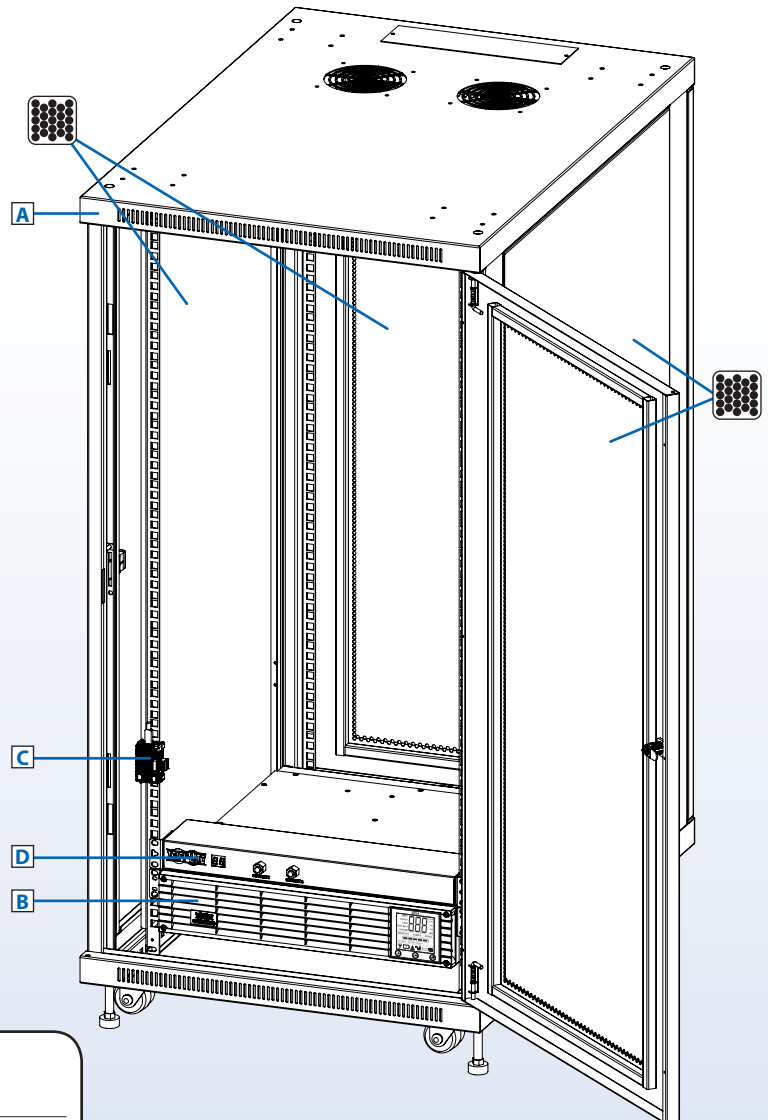

EdgeReady™ Micro Data Center

Compact Rack, 21U Usable, 3 kVA, 120V

Benefits

- Provides preconfigured IT infrastructure for edge computing servers, storage and network hardware in space-limited locations
- Integrates secure rack space, reliable power distribution, expandable battery backup, remote management and optional cooling
- Prevents configuration errors, reduces installation time, decreases field costs and standardizes edge computing infrastructure
- Ships three business days from receipt of order, after design, assembly and testing by experts in a controlled environment

Included Hardware

- A** SR24UB Compact Rack Enclosure (Standard Width)
- B** SMART3000RMLN SmartPro® UPS System with Pre-Installed WEBCARDLX Network Management Card
- C** E2MTHDI Environmental Sensor (Temperature/Humidity/Digital Inputs)
- D** PDUMH30 Metered PDU

Assembled/tested unit also includes reinforced shock pallet and loading ramps for stable shipment and re-shipment with installed IT equipment.

See Next Page for Customization Options

Specifications

Model (Kit)	MDK1F21UPX00000
Model (Assembled/Tested)	MDA1F21UPX00000
Output Power Capacity	3 kVA/2.88 kW/24A Max
Rack Space	24U Total; 21U Usable
Weight Capacity	1000 lb. (453 kg) Total; 791 lb. (359 kg) Usable
Maximum Device Depth	32.5 in. (826 mm)
Site Power Requirements	120V, 30A, 60 Hz
Site Outlet Required	NEMA L5-30R
UPS Type	Line-Interactive with Sine Wave Output
Runtime (50%/100% Load)	10/3 min. (Expandable)
High-Availability Features	Automatic Voltage Regulation (AVR); Battery Backup; Hot-Swappable Batteries
Usable Outlets (UPS + PDU)	(20) NEMA 5-15/20R
Dimensions (Assembled)	45.6 x 23.63 x 33.5 in. (1158 x 600 x 851 mm)
Weight (Assembled)	209 lb. (95 kg)
Warranty*	2-Year Limited Warranty (Extendable)