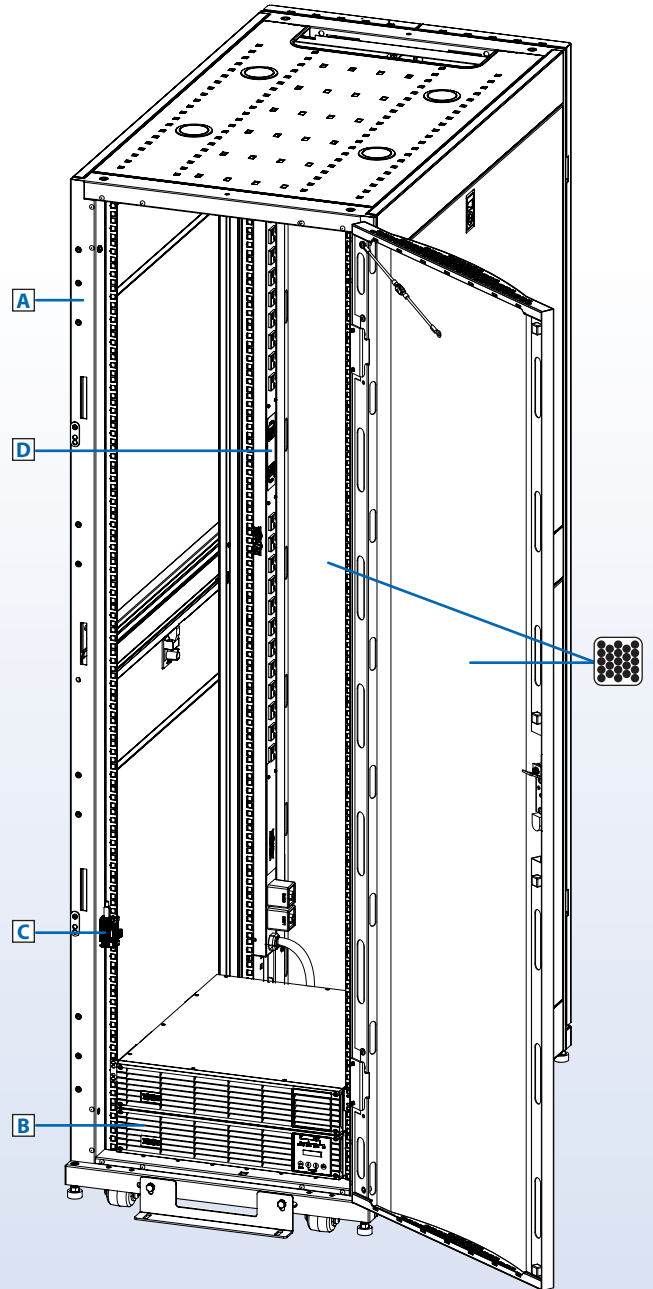

EdgeReady™ Micro Data Center

Premium Rack, 38U Usable, 6 kVA, 208/240V

Benefits

- Provides preconfigured IT infrastructure for edge computing servers, storage and network hardware in your most critical applications
- Integrates secure rack space, reliable power distribution, expandable battery backup, remote management and optional cooling
- Prevents configuration errors, reduces installation time, decreases field costs and standardizes edge computing infrastructure
- Ships three business days from receipt of order, after design, assembly and testing by experts in a controlled environment

Included Hardware

- A** SR42UB Premium Rack Enclosure (Standard Width/Depth)
- B** SU6000RT4UHV SmartOnline® UPS System with WEBCARDLX Network Management Card
- C** E2MTHDI Environmental Sensor (Temperature/Humidity/Digital Inputs)
- D** PDUMV30HV Metered PDU

Assembled/tested unit also includes reinforced shock pallet and loading ramps for stable shipment and re-shipment with installed IT equipment.

See Next Page for Customization Options

Specifications

Model (Kit)	MDK1F38UPX00000
Model (Assembled/Tested)	MDA1F38UPX00000
Output Power Capacity	6 kVA/5.4 kW/24A Max
Rack Space	42U Total; 38U Usable
Weight Capacity	3000 lb. (1360 kg) Total; 2588 lb. (1173 kg) Usable
Maximum Device Depth	37 in. (940 mm)
Site Power Requirements	208/240V, 30A, 50/60 Hz
Site Outlet Required	NEMA L6-30R
UPS Type	On-Line with Pure Sine Wave Output and Zero Transfer Time
Runtime (50%/100% Load)	8.5/2 min. (Expandable)
High-Availability Features	On-Line (VFI) Operation; Auto Bypass; Battery Backup; Hot-Swappable Batteries; Hot-Swappable Power Module
Usable Outlets (UPS + PDU)	(2) NEMA L6-20R, (24) C13, (6) C19
Dimensions (Assembled)	78.5 x 23.63 x 43 in. (1994 x 600 x 1092 mm)
Weight (Assembled)	412 lb. (187 kg)
Warranty*	2-Year Limited Warranty (Extendable)