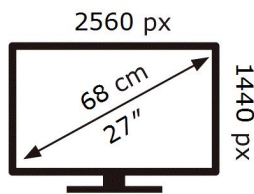

ENERG 

SAMSUNG

C27HG70QQU

62 kWh/1000h

2019/2013