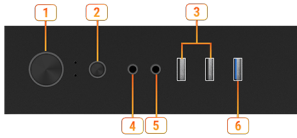

msi

PC COMPONENTS

MAG VAMPIRIC 010M FIRST BLOOD IN
SHADOW

FEATURE

RGB Fan Included

Built-in RGB fan for striking lighting and vivid lighting effect

Magnetic Filters

The case of magnetic filter on top side is designed to give users the best experience in un-installing and cleaning

4mm Tempered Glass

4mm tinted tempered glass side panel, making it ideal for showcasing your build with (RGB) lighting

Optimized Air Flow

Up to 6x system fans could be installed. Provides the whole system with ventilation for better stability

Optimized for Water Cooling

Fully compatible with 360mm, 280mm, and 120mm radiators

CONNECTIONS

- | | |
|------------------------|-----------------------------|
| 1. Power Button | 4. Front HD Audio |
| 2. Reset Button | 5. Front MIC |
| 3. Front USB 2.0 Ports | 6. Front USB 3.2 Gen 1 Port |