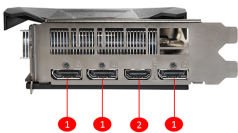

msi

GRAPHICS CARD

Radeon RX 5700 XT MECH OC

SPECIFICATION

Model Name	Radeon RX 5700 XT MECH OC
Graphics Processing Unit	Radeon™ RX 5700 XT
Interface	PCI Express 4.0
Core Name	NAVI 10 XT
Cores	2560 Units
Core Clocks	Boost: up to 1925 MHz Game: 1815 MHz Base: 1670 MHz (Game Clock is the expected GPU clock when running typical gaming applications, set to typical TGP (Total Graphics Power). Actual individual game clock results may vary.)
Memory Speed	14Gbps
Memory	8GB GDDR6
Memory Bus	256-bit
Output	DisplayPort x 3 (v1.4) / HDMI 2.0b x 1
HDCP Support	2.2
Power consumption	225 W
Power connectors	8-pin x 1 + 6-pin x 1
Recommended PSU	750 W
Card Dimension(mm)	232 x 126 x 46 mm
Weight (Card / Package)	794g / 1237g
Afterburner OC	Y
DirectX Version Support	12
OpenGL Version Support	4.5
Multi-GPU Technology	Crossfire™, 2-Way (Bridgeless)(DX12)
Maximum Displays	4
VR Ready	Y
Digital Maximum Resolution	7680x4320

CONNECTIONS

1. DisplayPort
2. HDMI

FEATURE

TORX FAN 3.0

Award-winning fan design combining two different fin designs for cool & quiet gaming.

SOLID BACKPLATE

Increases toughness of the card to prevent bending while complementing the design.