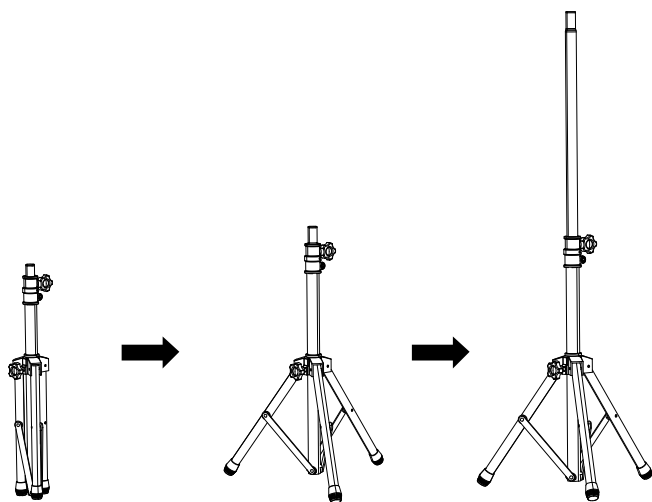

ICA-TB TPM-8

Parts list:

x1

x1

2

1

3

8 kg max