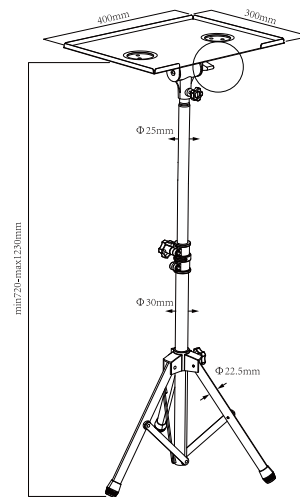

ICA-TB TPM-8

Parts list:

x1

x1

2

1

3

8 kg max