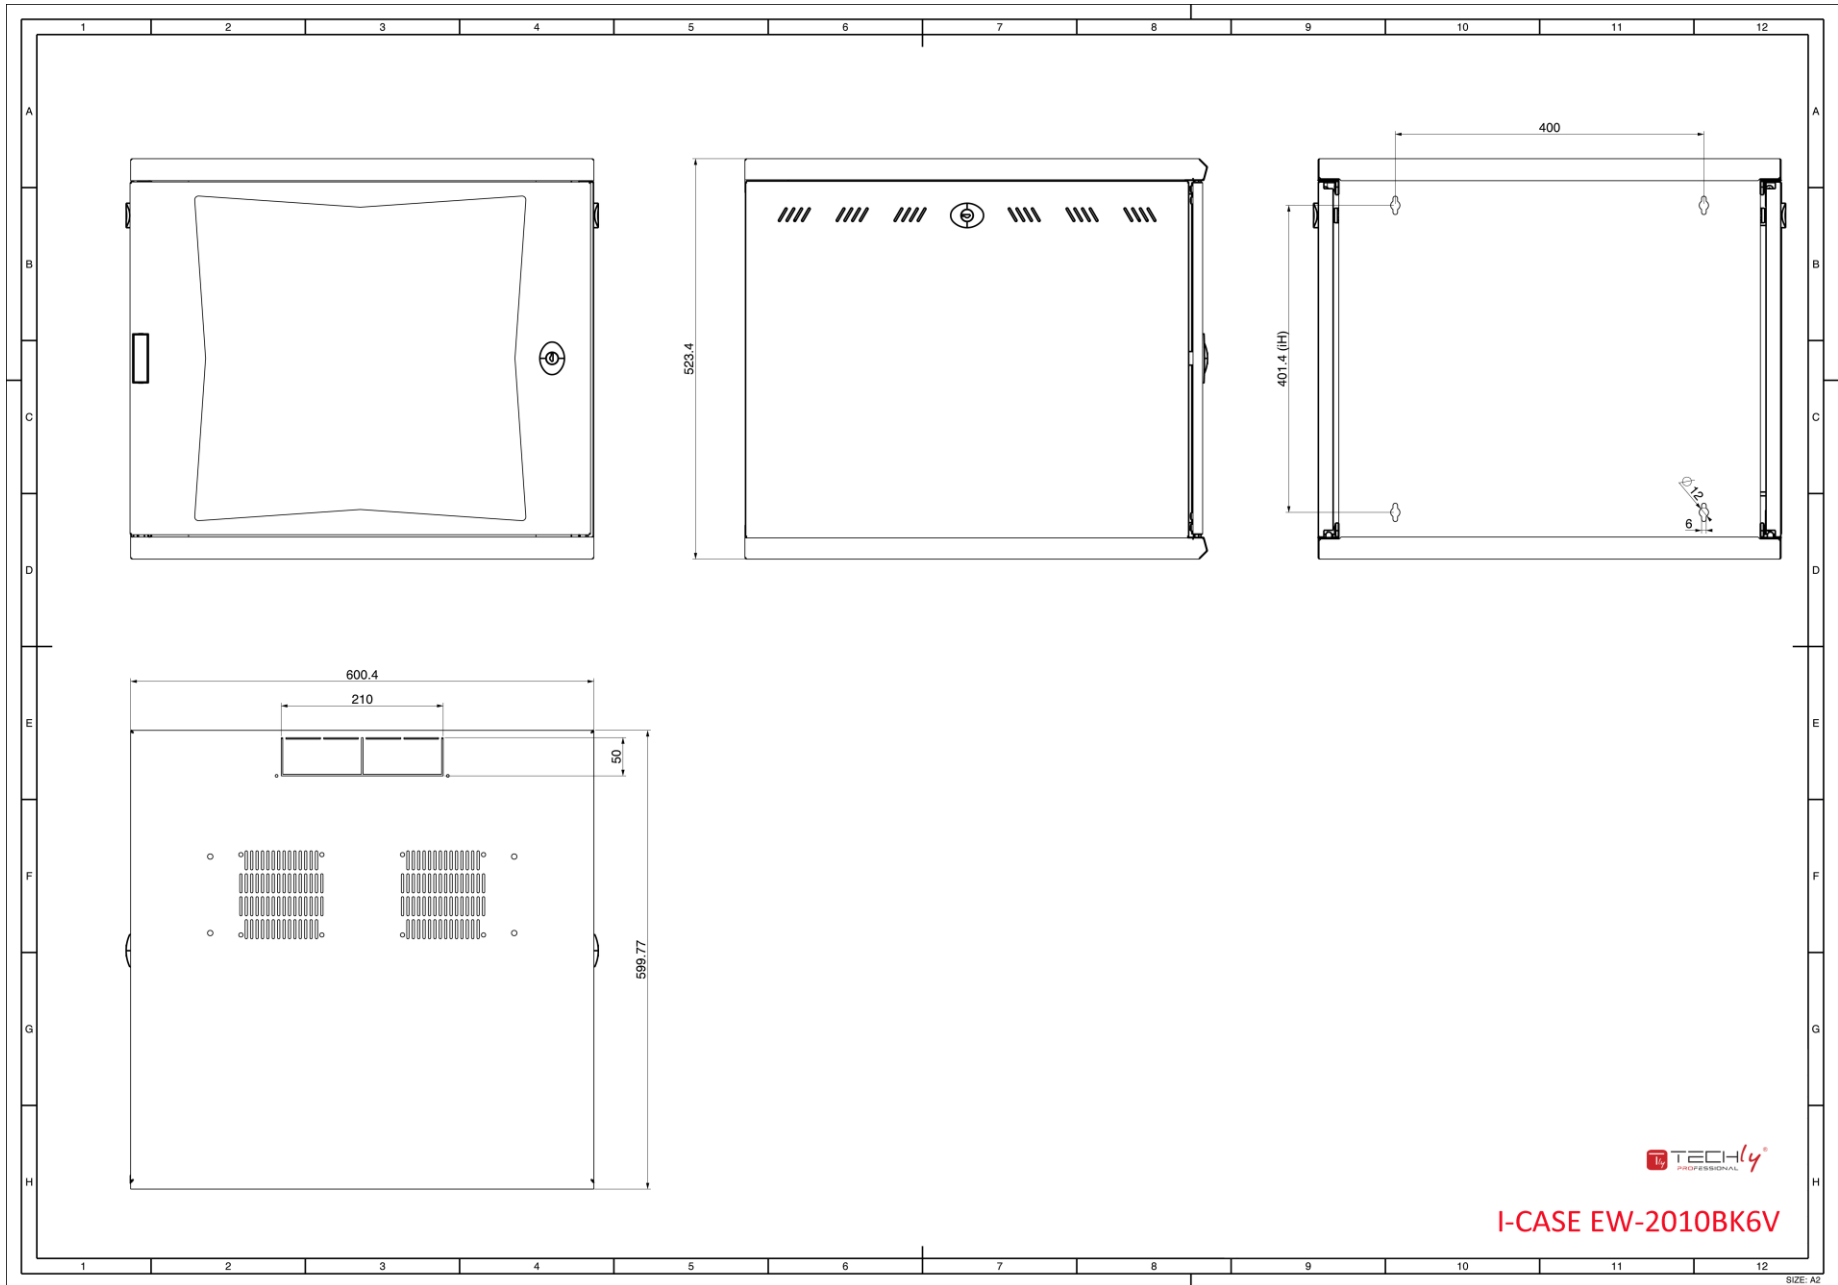

3D FRONT VIEW

3D REAR VIEW

I-CASE EW-2010BK6V

I-CASE EW-2010BK6V

I-CASE EW-2010BK6V

SIZE: A2

I-CASE EW-2010BK6V