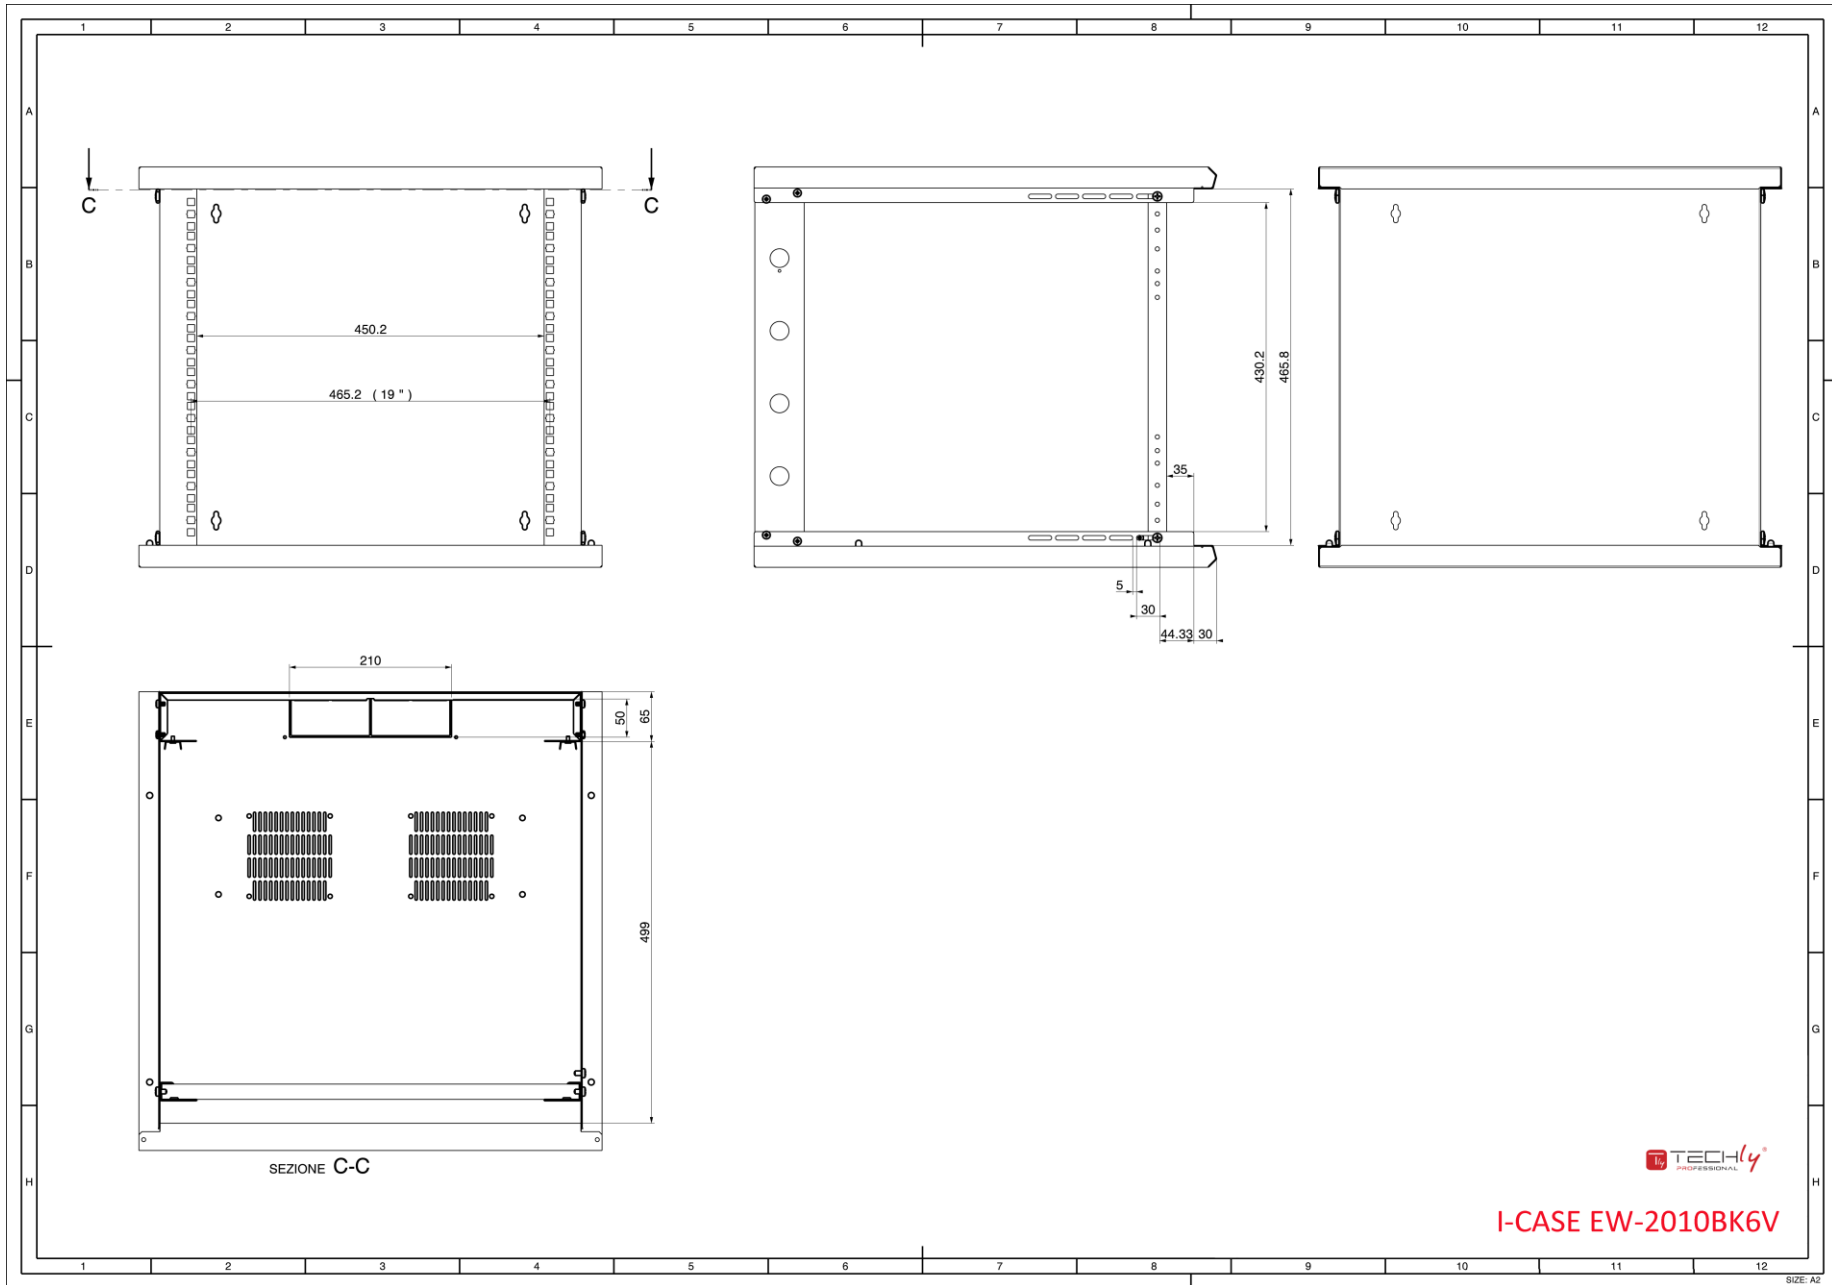

3D FRONT VIEW

3D REAR VIEW

I-CASE EW-2010BK6V

I-CASE EW-2010BK6V

I-CASE EW-2010BK6V

SIZE: A2

I-CASE EW-2010BK6V