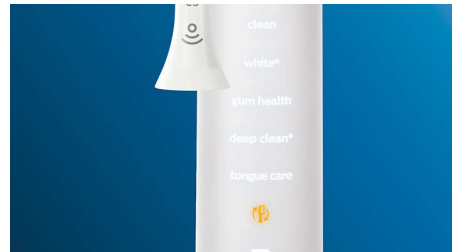

BrushSync mode pairing

Wondering which mode and intensity you should use? Wonder no longer. A microchip in your brush head tells your DiamondClean Smart which one you're using. So if you click on a gum-care brush head, for example, your toothbrush knows to select the optimal mode and intensity to provide a gentle yet effective care for your gums. All you need to do is to press the power button.