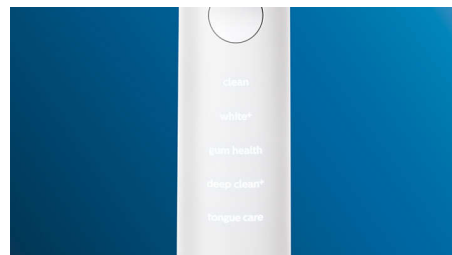

Whiter teeth, fast

Click on the W3 Premium White brush head to remove surface stains and reveal your whitest smile. With its densely packed central

stain removal bristles, it's clinically proven to remove up to 100% more stains in just three days.**

5 modes, 3 intensity settings

DiamondClean Smart comes with five modes which cover a range of brushing needs: Clean mode is for exceptional daily cleaning, White+ is for removing stains, Deep Clean+ gives you an invigorating deep clean, Gum Health provides a gentle yet effective clean for gums, and Tongue Care is the perfect mode for cleaning your tongue. It breaks up tongue debris and sweeps away bad-breath bacteria. Three intensities allow you to choose between a higher setting to boost your clean and a lower one for more-sensitive mouths.