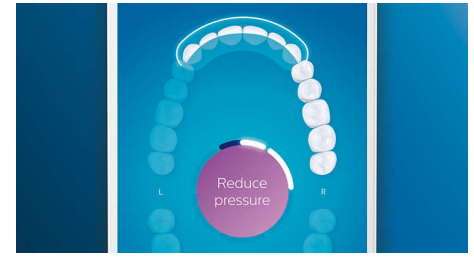

Whiter teeth, fast

Click on the W3 Premium White brush head to remove surface stains and reveal your whitest smile. With its densely packed central

stain removal bristles, it's clinically proven to remove up to 100% more stains in just three days.**

BrushSync mode pairing

Wondering which mode and intensity you should use? Wonder no longer. A microchip in your brush head tells your DiamondClean Smart which one you're using. So if you click on a gum-care brush head, for example, your toothbrush knows to select the optimal mode and intensity to provide a gentle yet effective care for your gums. All you need to do is to press the power button.

5 modes, 3 intensity settings

DiamondClean Smart comes with five modes which cover a range of brushing needs: Clean mode is for exceptional daily cleaning, White+ is for removing stains, Deep Clean+ gives you an invigorating deep clean, Gum Health provides a gentle yet effective clean for gums, and Tongue Care is the perfect mode for cleaning your tongue. It breaks up tongue debris and sweeps away bad-breath bacteria. Three intensities allow you to choose between a higher setting to boost your clean and a lower one for more-sensitive mouths.

Too much pressure?

You might not notice when you brush too hard, but your DiamondClean Smart will. If you use too much pressure, the light ring on the end of your handle will flash. This is a gentle reminder to ease off the pressure, and let your brush head do the work. 7 out of 10 people found this feature helped them become a better brusher.