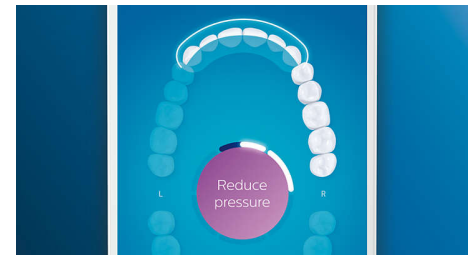

Too much pressure?

You might not notice when you brush too hard, but your DiamondClean Smart will. If you use too much pressure, the light ring on the end of your handle will flash. This is a gentle reminder to ease off the pressure, and let your brush head do the work. 7 out of 10 people found this feature helped them become a better brusher.