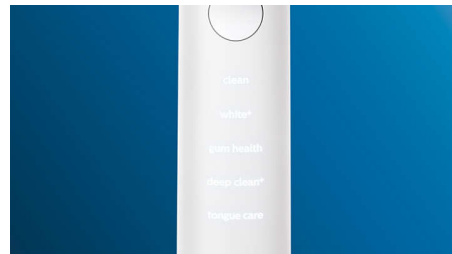

## Whiter teeth, fast

Click on the W3 Premium White brush head to remove surface stains and reveal your whitest smile. With its densely packed central stain removal bristles, it's clinically proven to remove up to 100% more stains in just three days.\*\*

## BrushSync mode pairing

Wondering which mode and intensity you should use? Wonder no longer. A microchip in your brush head tells your DiamondClean Smart which one you're using. So if you click on a gum-care brush head, for example, your toothbrush knows to select the optimal mode and intensity to provide a gentle yet effective care for your gums. All you need to do is to press the power button.

## 5 modes, 3 intensity settings

DiamondClean Smart comes with five modes which cover a range of brushing needs: Clean mode is for exceptional daily cleaning, White+ is for removing stains, Deep Clean+ gives you an invigorating deep clean, Gum Health provides a gentle yet effective clean for gums, and Tongue Care is the perfect mode for cleaning your tongue. It breaks up tongue debris and sweeps away bad-breath bacteria.