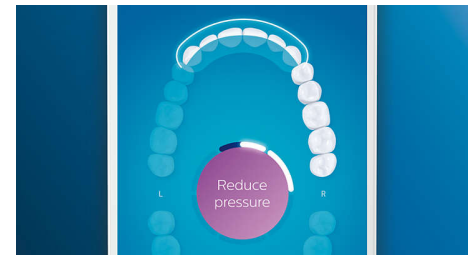

Whiter teeth, fast

Click on the W3 Premium White brush head to remove surface stains and reveal your whitest smile. With its densely packed central stain removal bristles, it's clinically proven to remove up to 100% more stains in just three days.**

BrushSync mode pairing

Wondering which mode and intensity you should use? Wonder no longer. A microchip in your brush head tells your DiamondClean Smart which one you're using. So if you click on a gum-care brush head, for example, your toothbrush knows to select the optimal mode and intensity to provide a gentle yet effective care for your gums. All you need to do is to press the power button.

5 modes, 3 intensity settings

DiamondClean Smart comes with five modes which cover a range of brushing needs: Clean mode is for exceptional daily cleaning, White+ is for removing stains, Deep Clean+ gives you an invigorating deep clean, Gum Health provides a gentle yet effective clean for gums, and Tongue Care is the perfect mode for cleaning your tongue. It breaks up tongue debris and sweeps away bad-breath bacteria.

Three intensities allow you to choose between a higher setting to boost your clean and a lower one for more-sensitive mouths.

Too much pressure?

You might not notice when you brush too hard, but your DiamondClean Smart will. If you use too much pressure, the light ring on the end of your handle will flash. This is a gentle reminder to ease off the pressure, and let your brush head do the work. 7 out of 10 people found this feature helped them become a better brusher.