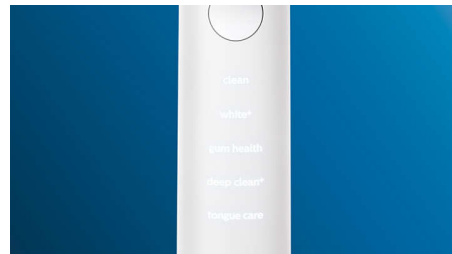

Whiter teeth, fast

Click on the W3 Premium White brush head to remove surface stains and reveal your whitest smile. With its densely packed central stain removal bristles, it's clinically proven to remove up to 100% more stains in just three days.**

BrushSync mode pairing

Wondering which mode and intensity you should use? Wonder no longer. A microchip in your brush head tells your DiamondClean Smart which one you're using. So if you click on a gum-care brush head, for example, your toothbrush knows to select the optimal mode and intensity to provide a gentle yet effective care for your gums. All you need to do is to press the power button.

5 modes, 3 intensity settings

DiamondClean Smart comes with five modes which cover a range of brushing needs: Clean mode is for exceptional daily cleaning, White+ is for removing stains, Deep Clean+ gives you an invigorating deep clean, Gum Health provides a gentle yet effective clean for gums, and Tongue Care is the perfect mode for cleaning your tongue. It breaks up tongue debris and sweeps away bad-breath bacteria.