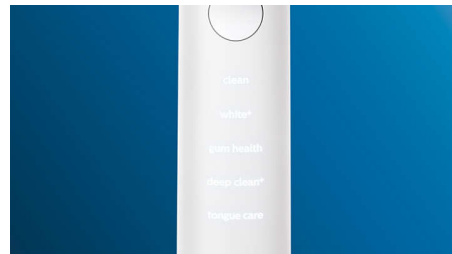

Whiter teeth, fast

Click on the W3 Premium White brush head to remove surface stains and reveal your whitest smile. With its densely packed central stain removal bristles, it's clinically proven to remove up to 100% more stains in just three days.**

BrushSync mode pairing

Wondering which mode and intensity you should use? Wonder no longer. A microchip in your brush head tells your DiamondClean Smart which one you're using. So if you click on a gum-care brush head, for example, your toothbrush knows to select the optimal mode and intensity to provide a gentle yet effective care for your gums. All you need to do is to press the power button.

5 modes, 3 intensity settings

DiamondClean Smart comes with five modes which cover a range of brushing needs: Clean mode is for exceptional daily cleaning, White+ is for removing stains, Deep Clean+ gives you an invigorating deep clean, Gum Health provides a gentle yet effective clean for gums, and Tongue Care is the perfect mode for cleaning your tongue. It breaks up tongue debris and sweeps away bad-breath bacteria. Three intensities allow you to choose between a higher setting to boost your clean and a lower one for more-sensitive mouths.