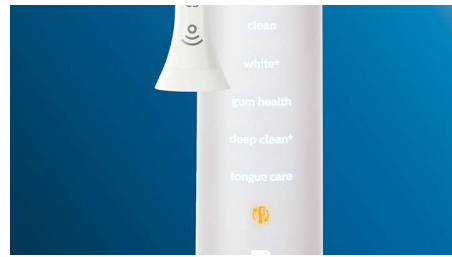

BrushSync mode pairing

Wondering which mode and intensity you should use? Wonder no longer. A microchip in your brush head tells your DiamondClean Smart which one you're using. So if you click on a gum-care brush head, for example, your toothbrush knows to select the optimal mode and intensity to provide a gentle yet effective care for your gums. All you need to do is to press the power button.