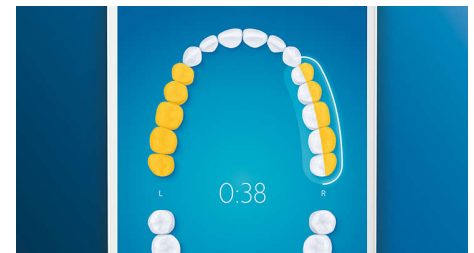

TouchUp feature

If you happen to miss a spot while brushing your teeth, your app's TouchUp feature will show you. You can then go back for a second pass, and be confident you are getting a complete clean, every time.