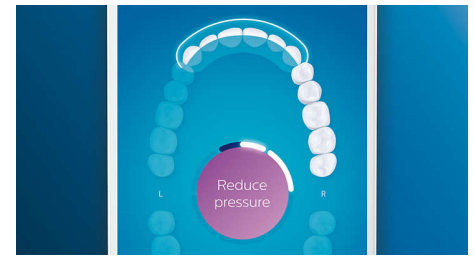

Whiter teeth, fast

Click on the W3 Premium White brush head to remove surface stains and reveal your whitest smile. With its densely packed central stain removal bristles, it's clinically proven to remove up to 100% more stains in just three days.**

BrushSync mode pairing

Wondering which mode and intensity you should use? Wonder no longer. A microchip in your brush head tells your DiamondClean Smart which one you're using. So if you click on a gum-care brush head, for example, your toothbrush knows to select the optimal mode and intensity to provide a gentle yet effective care for your gums. All you need to do is to press the power button.

5 modes, 3 intensity settings

DiamondClean Smart comes with five modes which cover a range of brushing needs: Clean mode is for exceptional daily cleaning, White+ is for removing stains, Deep Clean+ gives you an invigorating deep clean, Gum Health provides a gentle yet effective clean for gums, and Tongue Care is the perfect mode for cleaning your tongue. It breaks up tongue debris and sweeps away bad-breath bacteria. Three intensities allow you to choose between a higher setting to boost your clean and a lower one for more-sensitive mouths.

Too much pressure?

You might not notice when you brush too hard, but your DiamondClean Smart will. If you use too much pressure, the light ring on the end of your handle will flash. This is a gentle reminder to ease off the pressure, and let your brush head do the work. 7 out of 10 people found this feature helped them become a better brusher.