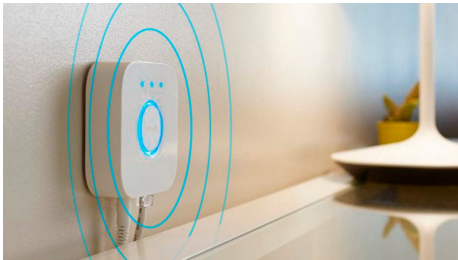

Highlights

Control up to 10 lights with the Bluetooth app

With the Hue Bluetooth app, you can control your Hue smart lights in a single room of your home. Add up to 10 smart lights and control them all with just the touch of a button on your mobile device.

Control lights with your voice*

Philips Hue works with Amazon Alexa and the Google Assistant when paired with a compatible Google Nest or Amazon Echo device. Simple voice commands allow you to control multiple lights in a room, or just a single lamp.

Unlock the full suite of smart lighting features with the Bridge

The Bridge unlocks the features that make smart lighting truly smart – away-from-home control, voice control, automated lighting and much more. Add a Bridge to your setup to create immersive experiences, tap into technology that's secure and reliable, and more. The Bridge is the key to smart lighting like you've never seen before.