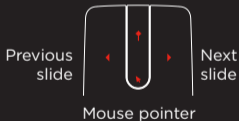

ThinkPad X1 Presenter Mouse

Virtual laser pointer | APP required
Magnifier

Virtual laser pointer

Magnifier

Press and hold to activate.
Double-press to switch.

https://support.lenovo.com/accessories/x1_presenter