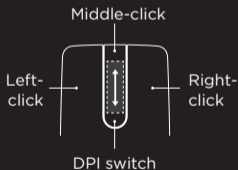

ThinkPad X1 Presenter Mouse

Virtual laser pointer | APP required
Magnifier

Virtual laser pointer

Magnifier

Press and hold to activate.
Double-press to switch.

https://support.lenovo.com/accessories/x1_presenter