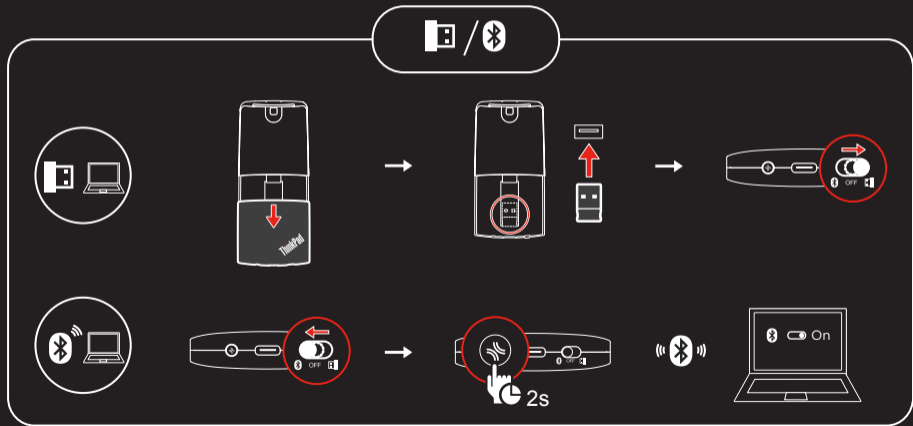

ThinkPad X1 Presenter Mouse

Virtual laser pointer | APP required
Magnifier

Virtual laser pointer

Magnifier

Press and hold to activate.
Double-press to switch.

https://support.lenovo.com/accessories/x1_presenter