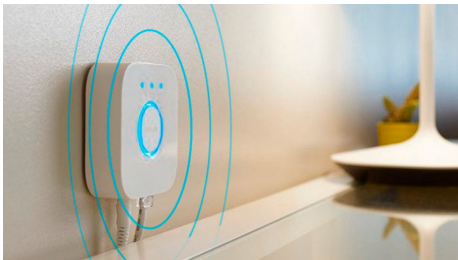

Set the right mood with warm to cool white light

These bulbs and light fixtures offer different shades of warm to cool white light. With complete dimmability from bright to low nightlights, you can tune your lights to the perfect shade and brightness of light for your daily needs.

Get the perfect light recipes for your daily activities

Make your day easier and more pleasant with four pre-set light recipes handcrafted especially for your daily tasks: Energise, Concentrate, Read and Relax. The two cool-toned scenes, Energise and Concentrate, help you get going in the morning or keep your focus, while the warmer scenes of Read and Relax help support comfortable reading or calm a busy mind.

Unlock the full suite of smart lighting features with the Bridge

The Bridge unlocks the features that make smart lighting truly smart – away-from-home control, voice control, automated lighting and much more. Add a Bridge to your setup to create immersive experiences, tap into technology that's secure and reliable, and more. The Bridge is the key to smart lighting like you've never seen before.