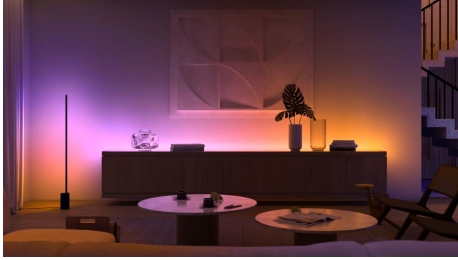

Dynamic, natural lighting effects

Amp up the ambience of special moments with living light. Use dynamic light effects, such as Cosy Candle, Sunday Coffee, Meditation, Enchanted Forest and Night Adventure to create the perfect mood in any situation.

Control up to 10 lights with the Bluetooth app

With the Hue Bluetooth app, you can control your Hue smart lights in a single room of your home. Add up to 10 smart lights and control them all with just the touch of a button on your mobile device.

Create a personalised experience with colourful smart light

Transform your home with over 16 million colours, instantly creating the right atmosphere for any event. With the touch of a button, you can set a festive mood for a party, turn your living room into a movie theatre, enhance your home decor with colour accents, and much more.