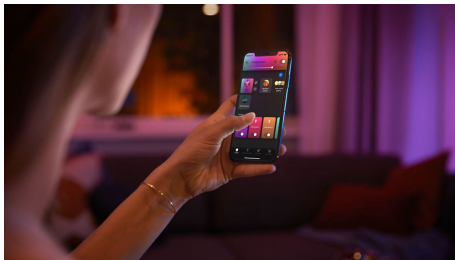

Limitless possibilities

- Sync films, TV programmes, music, and games to smart lights
- On-product control
- A truly portable smart light
- Dynamic, natural lighting effects

Easy smart lighting

- Control up to 10 lights with the Bluetooth app
- Control lights with your voice*
- Create a personalised experience with colourful smart light
- Set the right mood with warm to cool white light
- Get the perfect light recipes for your daily activities
- Unlock the full suite of smart lighting features with the Bridge

On-product control

Change your light settings directly with the button on the light itself. Cycle through special light scenes, such as Sunday coffee and Enchanted forest, by pressing the button. Press twice and hold on the second press to cycle through colours.

A truly portable smart light

The Hue Go portable accent light can truly go wherever you want, thanks to its built-in, rechargeable battery. Bring this lamp along with you when you're travelling, use it as the centrepiece of a romantic dinner, or take it outdoors to enhance the atmosphere of your summer parties. Enjoy from 2.5 hours of brilliant smart lighting up to 18 hours when using the Cosy Candle light effect.

Control up to 10 lights with the Bluetooth app

With the Hue Bluetooth app, you can control your Hue smart lights in a single room of your home. Add up to 10 smart lights and control them all with just the touch of a button on your mobile device.