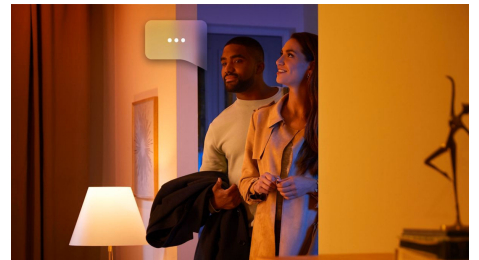

Control lights with your voice*

Philips Hue works with Amazon Alexa and the Google Assistant when paired with a compatible Google Nest or Amazon Echo device. Simple voice commands allow you to control multiple lights in a room, or just a single lamp.