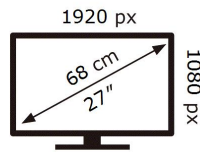

ENERGY

SAMSUNG

C27F396FHU

29 kWh/1000h

2019/2013