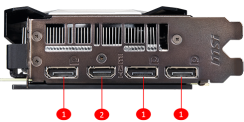

msi

GRAPHICS CARD

GeForce RTX 2080 SUPER™ VENTUS XS OC

SPECIFICATION

Model Name	GeForce® RTX 2080 SUPER™ VENTUS XS OC
Graphics Processing Unit	NVIDIA® GeForce® RTX 2080 SUPER™
Interface	PCI Express x16 3.0
Cores	3072 Units
Core Clocks	Boost:1830 MHz
Memory Speed	15.5 Gpbs
Memory	8GB GDDR6
Memory Bus	256-bit
Output	DisplayPort x 3 (v1.4) / HDMI 2.0b x 1
HDCP Support	2.2
Power consumption	250 W
Power connectors	6-pin x 1 / 8-pin x 1
Recommended PSU	650 W
Card Dimension(mm)	257 x 127 x 51 mm
Weight (Card / Package)	962 g / 1447 g
DirectX Version Support	12 API
OpenGL Version Support	4.5
Multi-GPU Technology	NVIDIA® NVLINK™ (SLI-Ready), 2-way
Maximum Displays	4
VR Ready	Y
G-SYNC® technology	Y
Adaptive Vertical Sync	Y
Digital Maximum Resolution	7680 x 4320

CONNECTIONS

1. DisplayPort
2. HDMI

FEATURE

DUAL FAN THERMAL DESIGN

Dual fans covers more area of heatsink to take heat away more efficiently.

TORX FAN 2.0

Award-winning fan design combining two different fin designs for cool & quiet gaming.