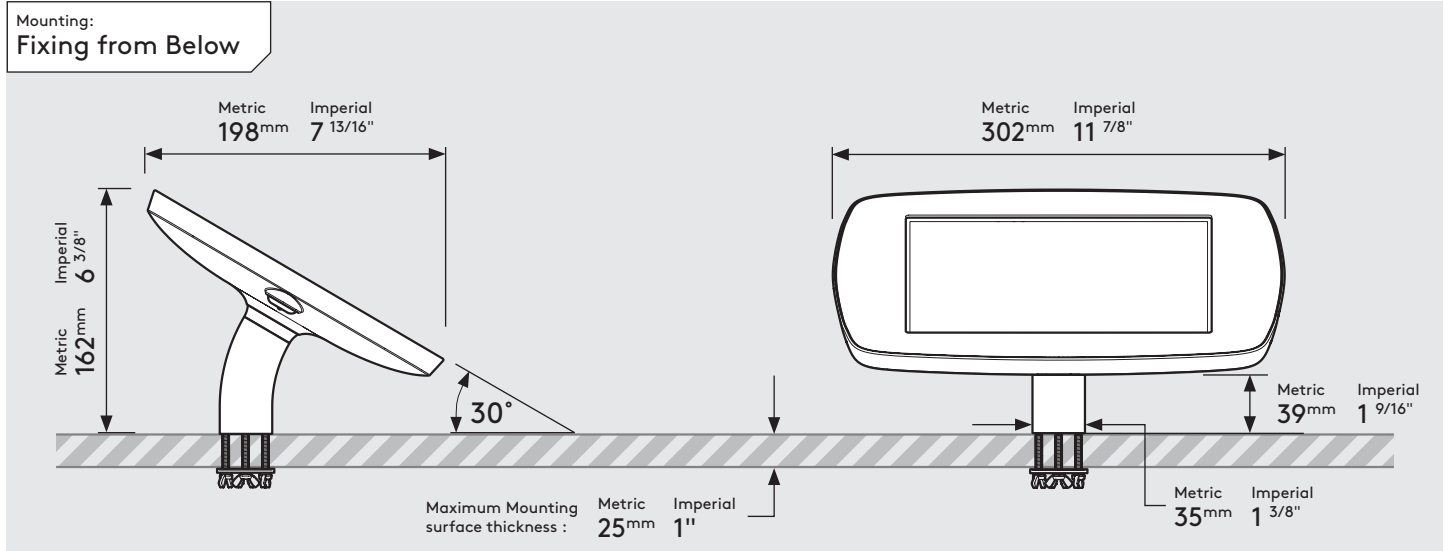

PRODUCT DATA SHEET - DESK (MINI CASE)

bouncepad®

Case:	Arm:	Mounting:	Packaged weight:	Colour:
Mini	Desk	Fixing from below	1.66kg	White Black
		Fixing from Above		

PRODUCT DATA SHEET - DESK (MIDI CASE)

bouncepad[®]

Case:	Arm:	Mounting:	Packaged weight:	Colour:
Midi	Desk	Fixing from below	1.84kg	White Black
		Fixing from Above		

PRODUCT DATA SHEET - DESK (MAXI CASE)

bouncepad[®]

Case:	Arm:	Mounting:	Packaged weight:	Colour:
Maxi	Desk	Fixing from below	2.07kg	White Black
		Fixing from Above		

PRODUCT DATA SHEET - DESK (MEGA CASE)

bouncepad[®]

Case:	Arm:	Mounting:	Packaged weight:	Colour:
Mega	Desk	Fixing from below	2.46kg	White Black
		Fixing from Above		