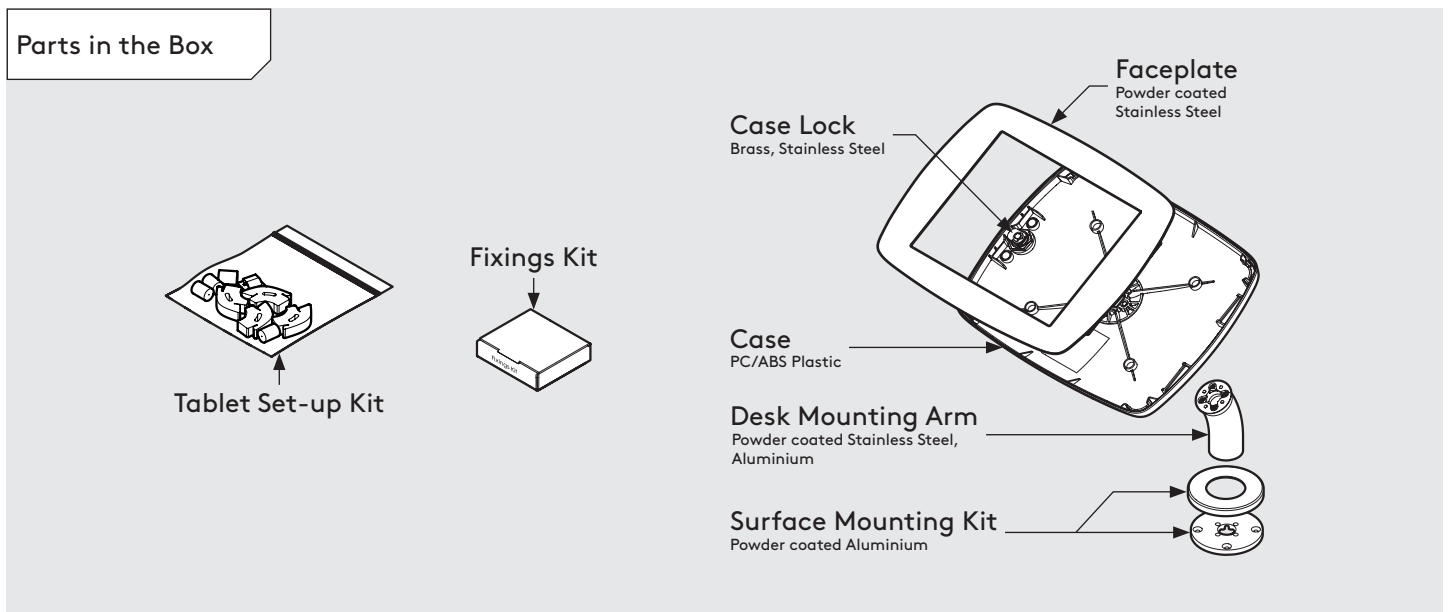

PRODUCT DATA SHEET - DESK (MINI CASE)

bouncepad®

Case:	Arm:	Mounting:	Packaged weight:	Colour:
Mini	Desk	Fixing from below	1.66kg	White Black
		Fixing from Above		

PRODUCT DATA SHEET - DESK (MIDI CASE)

bouncepad[®]

Case:	Arm:	Mounting:	Packaged weight:	Colour:
Midi	Desk	Fixing from below	1.84kg	White Black
		Fixing from Above		

PRODUCT DATA SHEET - DESK (MAXI CASE)

bouncepad[®]

Case:	Arm:	Mounting:	Packaged weight:	Colour:
Maxi	Desk	Fixing from below	2.07kg	White Black
		Fixing from Above		

PRODUCT DATA SHEET - DESK (MEGA CASE)

bouncepad[®]

Case:	Arm:	Mounting:	Packaged weight:	Colour:
Mega	Desk	Fixing from below	2.46kg	White Black
		Fixing from Above		