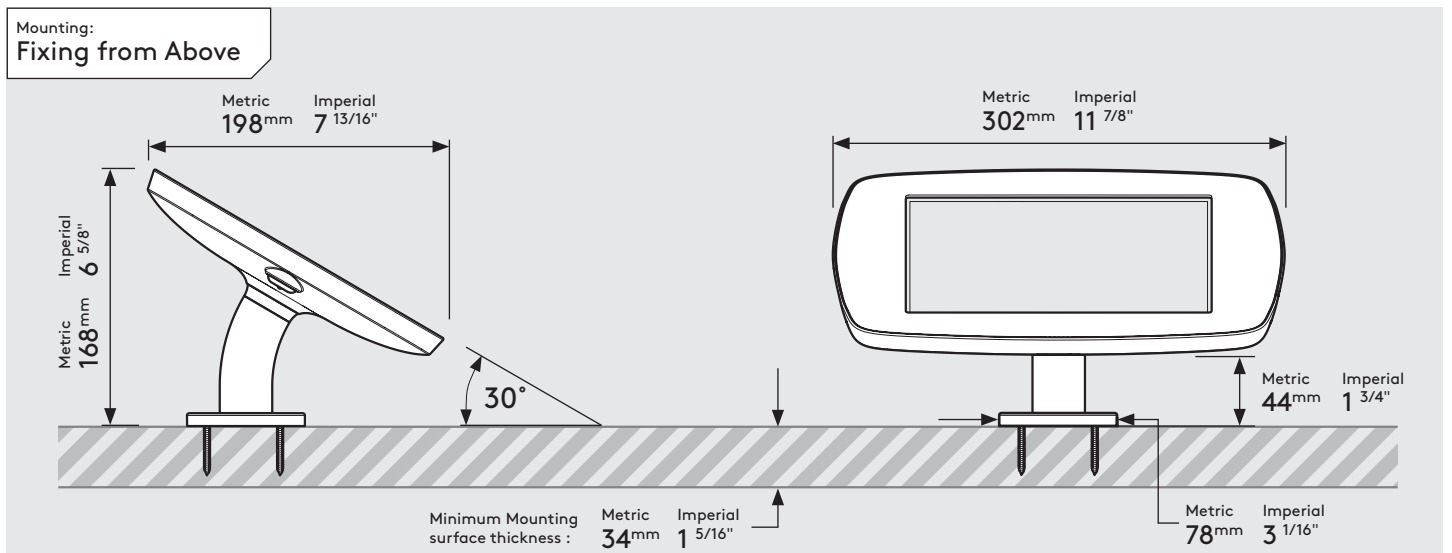

PRODUCT DATA SHEET - DESK (MINI CASE)

bouncepad®

Case:	Arm:	Mounting:	Packaged weight:	Colour:
Mini	Desk	Fixing from below	1.66kg	White Black
		Fixing from Above		

PRODUCT DATA SHEET - DESK (MIDI CASE)

bouncepad[®]

Case:	Arm:	Mounting:	Packaged weight:	Colour:
Midi	Desk	Fixing from below	1.84kg	White Black
		Fixing from Above		

PRODUCT DATA SHEET - DESK (MAXI CASE)

bouncepad[®]

Case:	Arm:	Mounting:	Packaged weight:	Colour:
Maxi	Desk	Fixing from below	2.07kg	White Black
		Fixing from Above		

PRODUCT DATA SHEET - DESK (MEGA CASE)

bouncepad[®]

Case:	Arm:	Mounting:	Packaged weight:	Colour:
Mega	Desk	Fixing from below	2.46kg	White Black
		Fixing from Above		