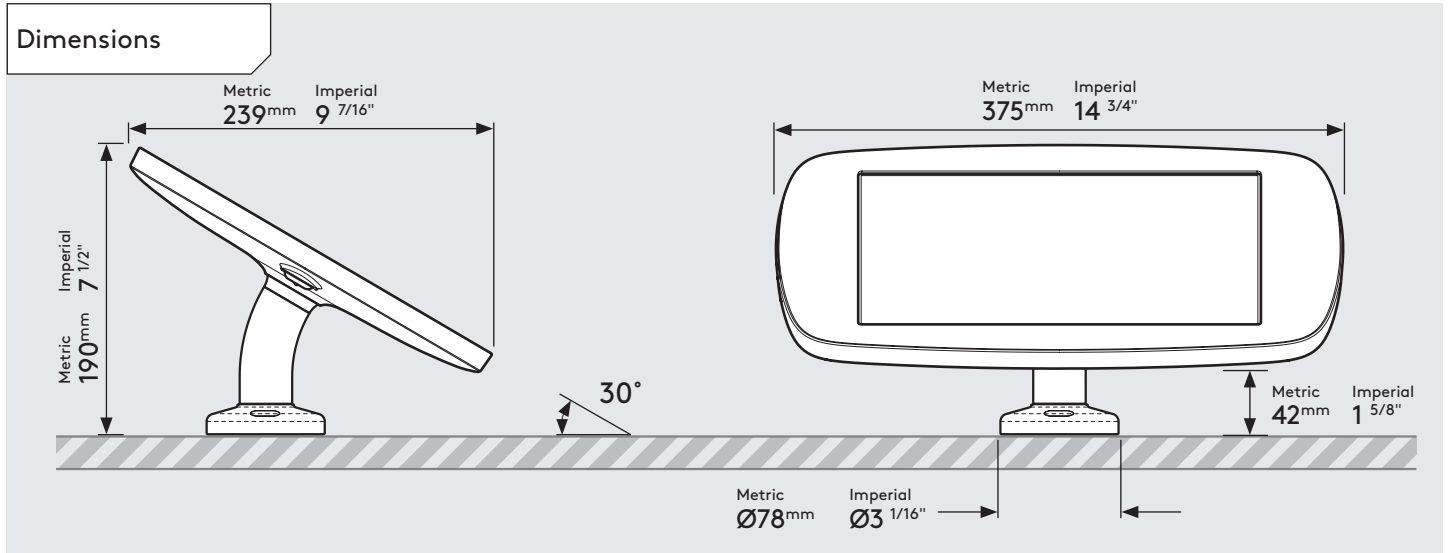

Dimensions

Parts in the Box

PRODUCT DATA SHEET - BOUNCEPAD SWIVEL DESK

bouncepad[®]

Case: Midi **Arm:** Desk **Mounting:** Freestanding Base **Packaged weight:** 3.8kg **Colour:** White
Black

PRODUCT DATA SHEET - BOUNCEPAD SWIVEL DESK

bouncepad[®]

Case: Maxi **Arm:** Desk **Mounting:** Freestanding Base **Packaged weight:** 4.0kg **Colour:** White
Black

PRODUCT DATA SHEET - BOUNCEPAD SWIVEL DESK

bouncepad[®]

Case: Mega **Arm:** Desk **Mounting:** Freestanding Base **Packaged weight:** 4.3kg **Colour:** White
Black

Silver Only

Compact Rotate Dimensions

Fixing from Below

Maximum Mounting surface thickness : Metric 25mm, Imperial 1"

Fixing from Above

Minimum Mounting surface thickness : Metric 34mm, Imperial 1 5/16"