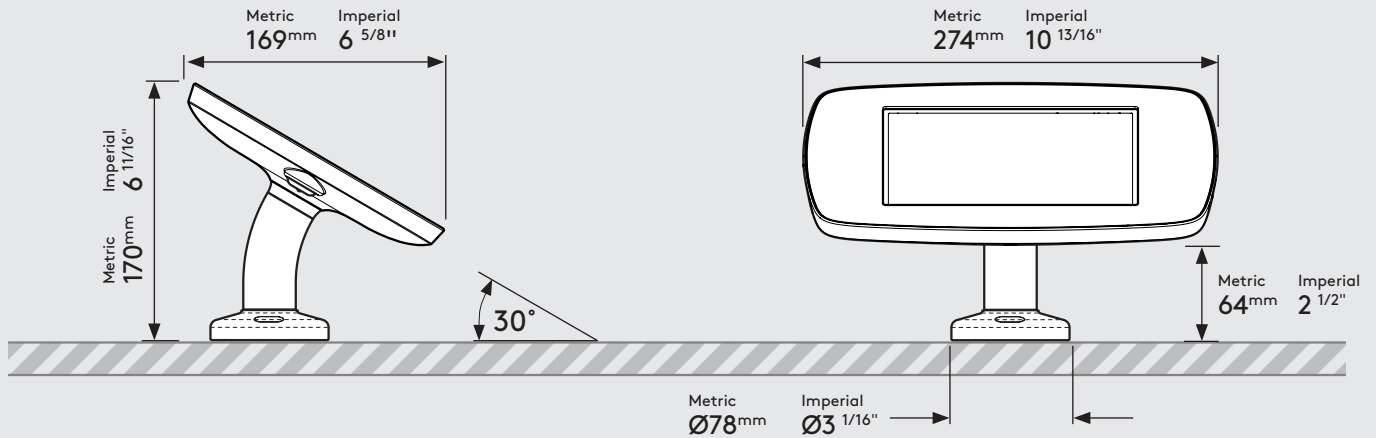

- iPad Pro 12.9" 1st Gen
- iPad Pro 12.9" 2nd Gen
- iPad Pro 12.9" 3rd Gen
- Microsoft Surface Pro 4
- Microsoft Surface Pro 5

PRODUCT DATA SHEET - BOUNCEPAD SWIVEL DESK

bouncepad[®]

Case: Mini **Arm:** Desk **Mounting:** Freestanding Base **Packaged weight:** 3.6kg **Colour:** White
Black

Dimensions

Parts in the Box

PRODUCT DATA SHEET - BOUNCEPAD SWIVEL DESK

bouncepad[®]

Case: Midi **Arm:** Desk **Mounting:** Freestanding Base **Packaged weight:** 3.8kg **Colour:** White
Black

PRODUCT DATA SHEET - BOUNCEPAD SWIVEL DESK

Silver Only

Compact Rotate Dimensions

Fixing from Below

Maximum Mounting surface thickness : Metric 25mm, Imperial 1"

Fixing from Above

Minimum Mounting surface thickness : Metric 34mm, Imperial 1 5/16"