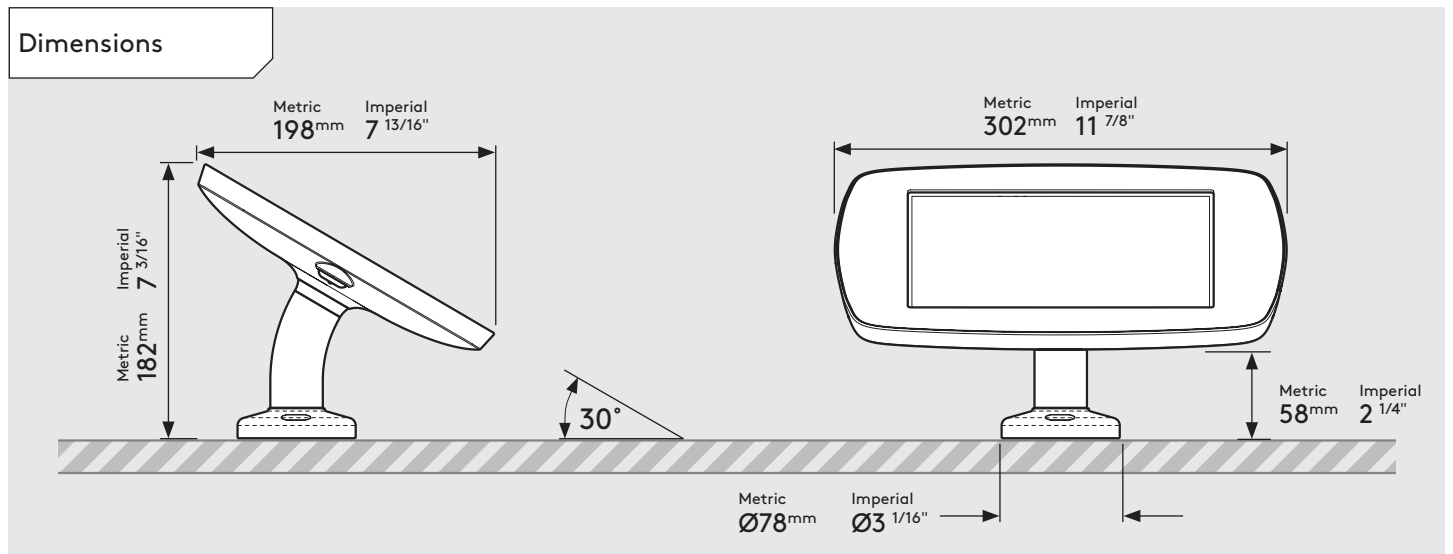

Dimensions

Parts in the Box

PRODUCT DATA SHEET - BOUNCEPAD SWIVEL DESK

bouncepad[®]

Case: Midi **Arm:** Desk **Mounting:** Freestanding Base **Packaged weight:** 3.8kg **Colour:** White
Black

PRODUCT DATA SHEET - BOUNCEPAD SWIVEL DESK

Silver Only

Compact Rotate Dimensions

Fixing from Below

Maximum Mounting surface thickness : Metric 25mm, Imperial 1"

Fixing from Above

Minimum Mounting surface thickness : Metric 34mm, Imperial 1 5/16"