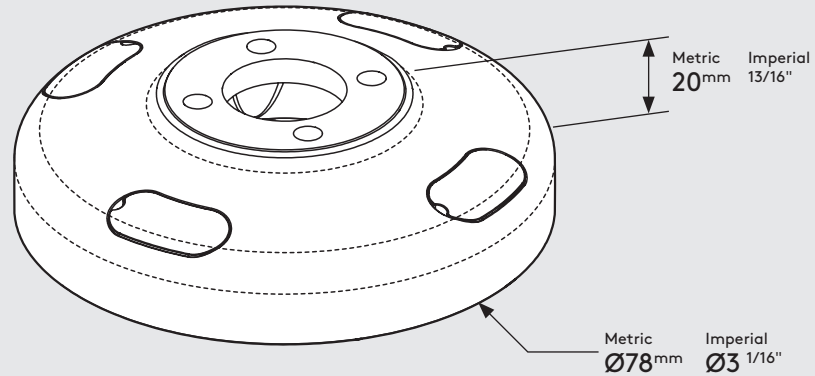

Dimensions

Parts in the Box

PRODUCT DATA SHEET - BOUNCEPAD SWIVEL DESK

bouncepad[®]

Case: Midi **Arm:** Desk **Mounting:** Freestanding Base **Packaged weight:** 3.8kg **Colour:** White
Black

PRODUCT DATA SHEET - BOUNCEPAD SWIVEL DESK

bouncepad[®]

Case: Maxi **Arm:** Desk **Mounting:** Freestanding Base **Packaged weight:** 4.0kg **Colour:** White
Black

PRODUCT DATA SHEET - BOUNCEPAD SWIVEL DESK

bouncepad[®]

Case: Mega **Arm:** Desk **Mounting:** Freestanding Base **Packaged weight:** 4.3kg **Colour:** White
Black

PRODUCT DATA SHEET - COMPACT ROTATE

bouncepad®

Compatible Mounting Arms:

Desk
Static60

Mounting:

Fixing from
below

Fixing from
Above

Colour:

Silver Only

Compact Rotate Dimensions

Fixing from Below

Maximum Mounting surface thickness : Metric 25mm, Imperial 1"

Fixing from Above

Minimum Mounting surface thickness : Metric 34mm, Imperial 1 5/16"