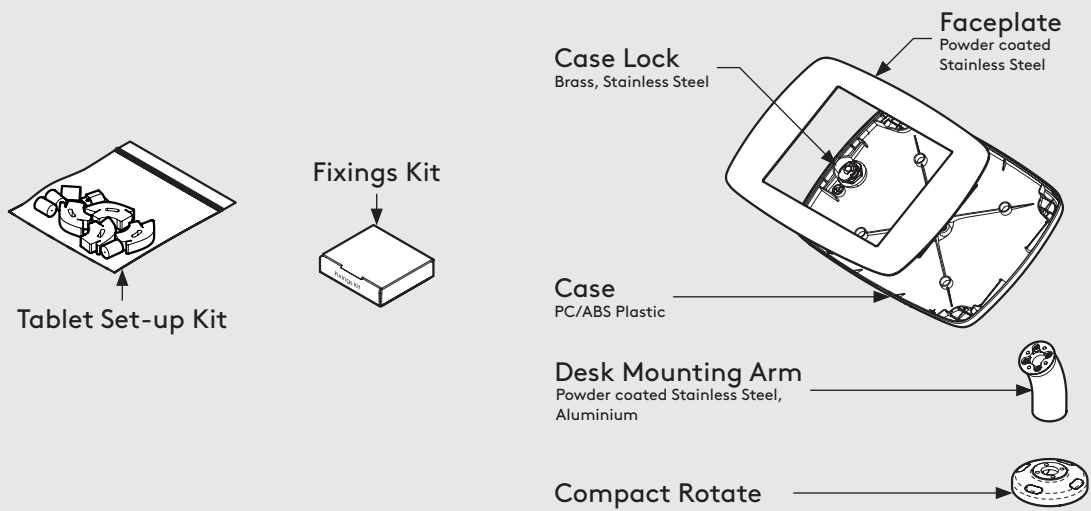

- iPad Pro 12.9" 1st Gen
- iPad Pro 12.9" 2nd Gen
- iPad Pro 12.9" 3rd Gen
- Microsoft Surface Pro 4
- Microsoft Surface Pro 5

PRODUCT DATA SHEET - BOUNCEPAD SWIVEL DESK

bouncepad[®]

Case: Mini **Arm:** Desk **Mounting:** Freestanding Base **Packaged weight:** 3.6kg **Colour:** White
Black

Dimensions

Parts in the Box

PRODUCT DATA SHEET - BOUNCEPAD SWIVEL DESK

bouncepad[®]

Case: Midi **Arm:** Desk **Mounting:** Freestanding Base **Packaged weight:** 3.8kg **Colour:** White
Black

PRODUCT DATA SHEET - BOUNCEPAD SWIVEL DESK