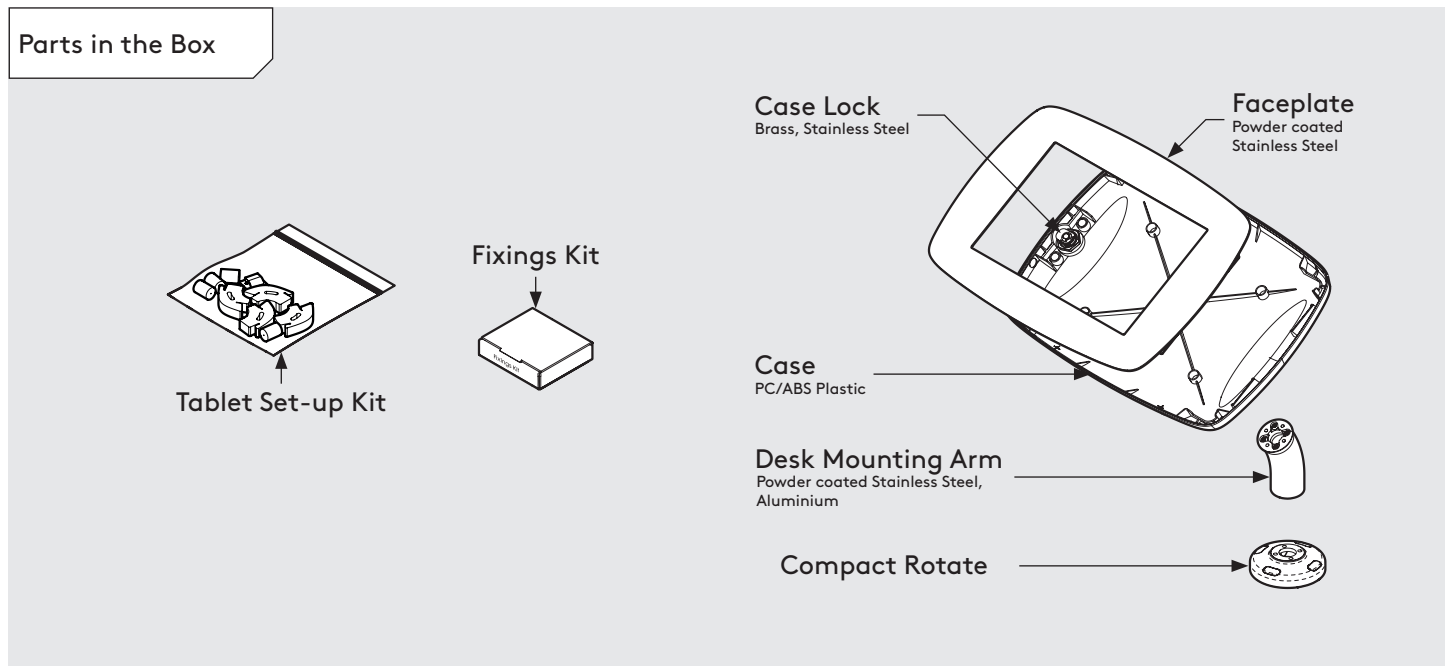

PRODUCT DATA SHEET - BOUNCEPAD SWIVEL DESK

bouncepad®

Case: Maxi   **Arm:** Desk   **Mounting:** Freestanding Base   **Packaged weight:** 4.0kg   **Colour:** White
Black