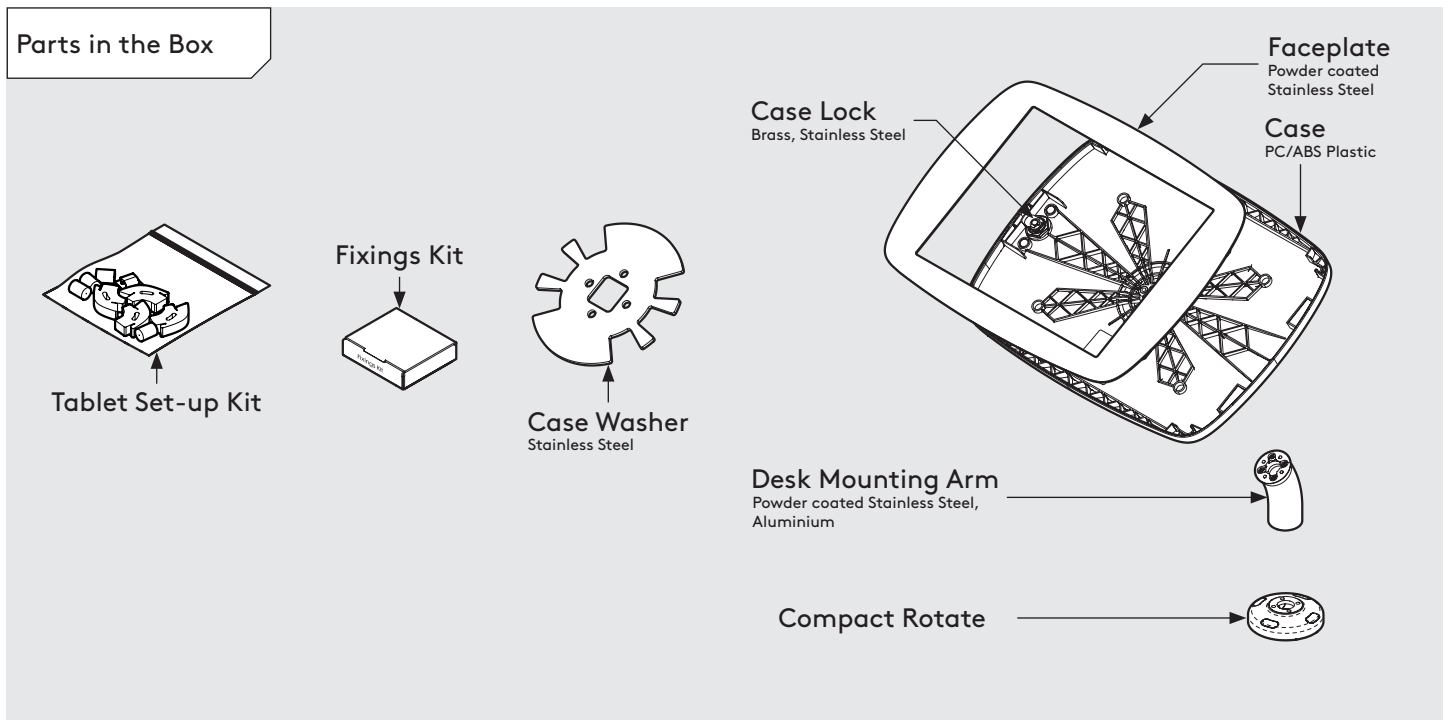

bouncepad[®]

Case: Maxi **Arm:** Desk **Mounting:** Freestanding Base **Packaged weight:** 4.0kg **Colour:** White
Black

PRODUCT DATA SHEET - BOUNCEPAD SWIVEL DESK

bouncepad[®]

Case: Mega **Arm:** Desk **Mounting:** Freestanding Base **Packaged weight:** 4.3kg **Colour:** White
Black