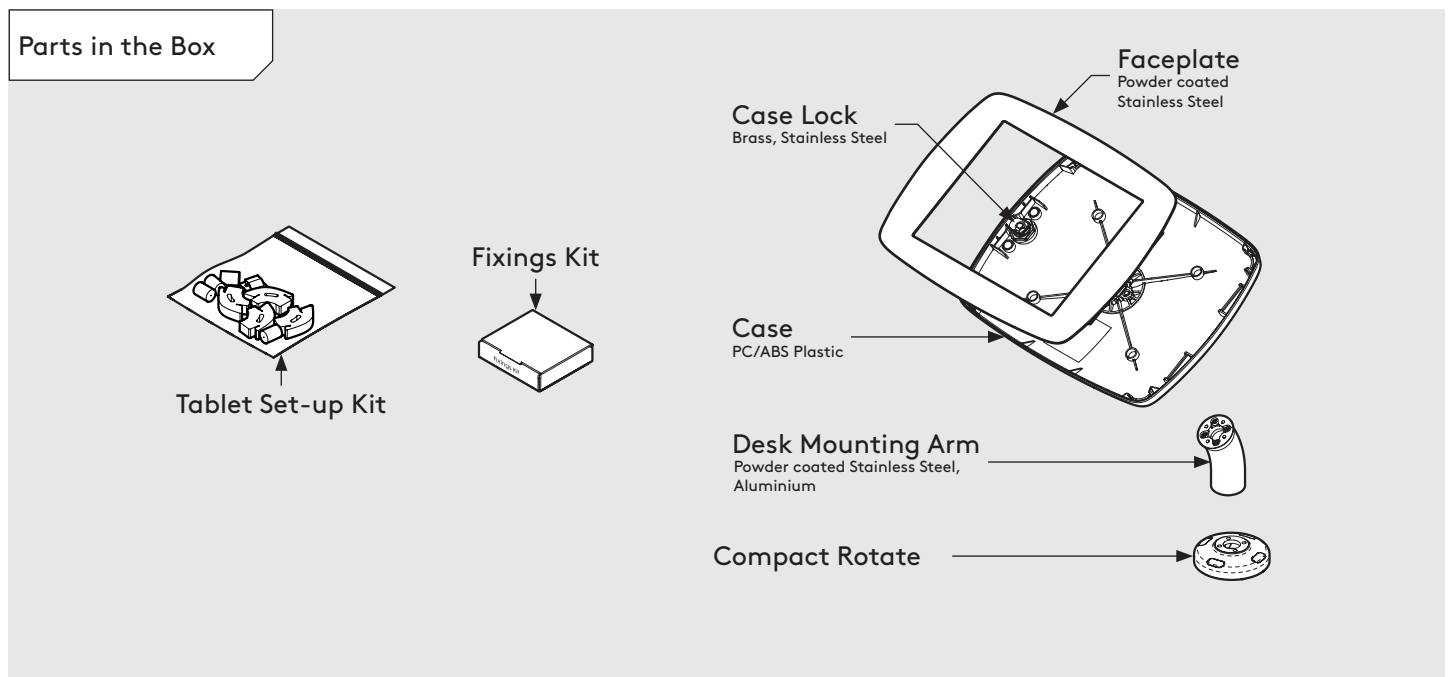

Dimensions

Parts in the Box

PRODUCT DATA SHEET - BOUNCEPAD SWIVEL DESK

bouncepad[®]

Case: Midi **Arm:** Desk **Mounting:** Freestanding Base **Packaged weight:** 3.8kg **Colour:** White
Black

PRODUCT DATA SHEET - BOUNCEPAD SWIVEL DESK