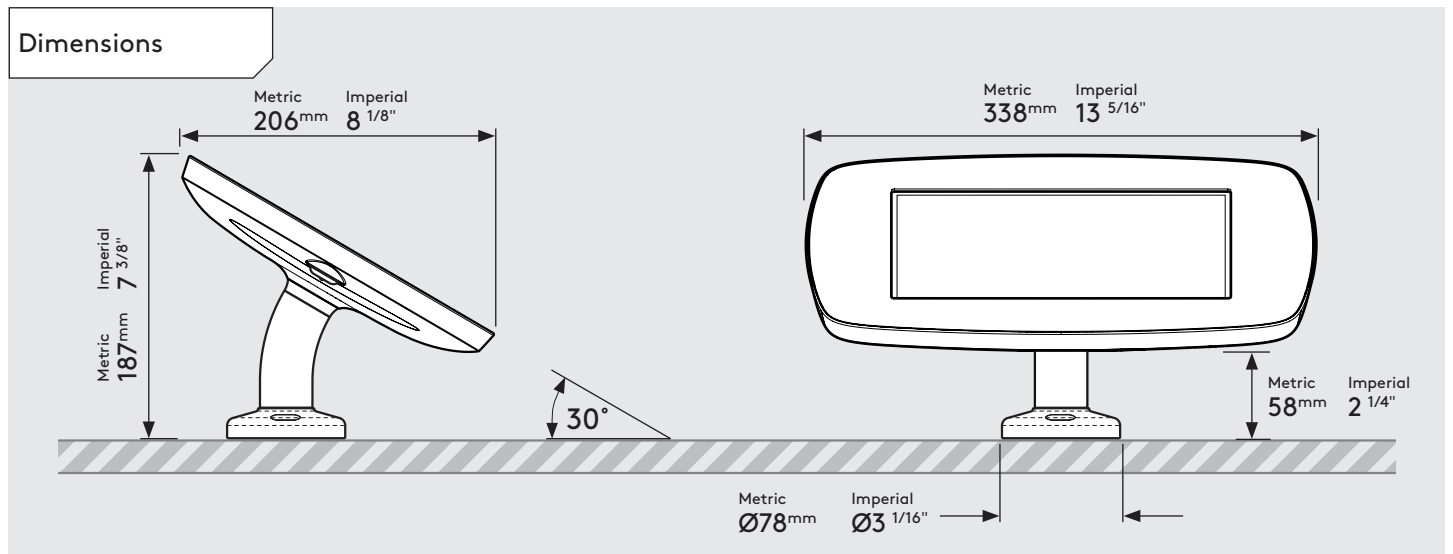

PRODUCT DATA SHEET - BOUNCEPAD SWIVEL DESK

bouncepad®

Case: Maxi   **Arm:** Desk   **Mounting:** Freestanding Base   **Packaged weight:** 4.0kg   **Colour:** White
Black