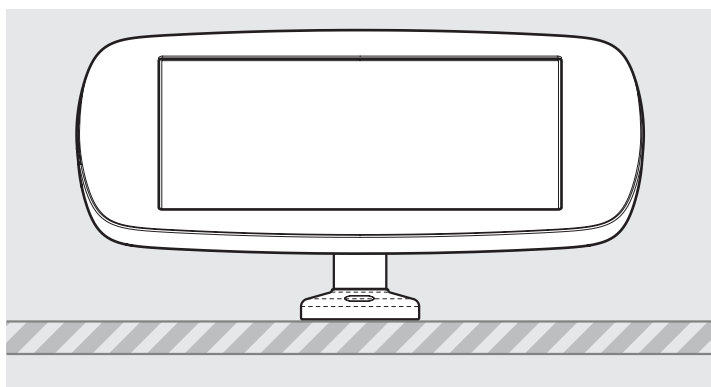

Mega Case supported devices:

- iPad Pro 12.9" 1st Gen
- iPad Pro 12.9" 2nd Gen
- iPad Pro 12.9" 3rd Gen
- Microsoft Surface Pro 4
- Microsoft Surface Pro 5