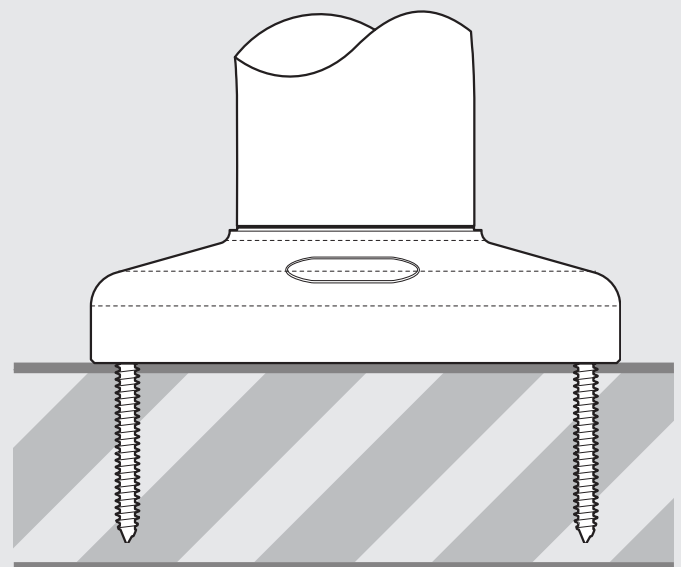

Silver Only

Compact Rotate Dimensions

Fixing from Below

Maximum Mounting surface thickness : Metric 25mm, Imperial 1"

Fixing from Above

Minimum Mounting surface thickness : Metric 34mm, Imperial 1 5/16"