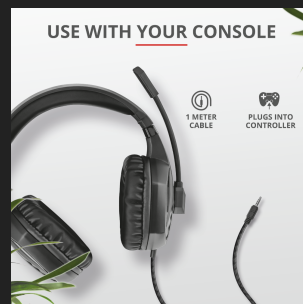

PRODUCT PICTORIAL 2