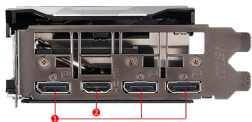

msi

GRAPHICS CARD

GeForce RTX 2080 Ti VENTUS GP

SPECIFICATION

Model Name	GeForce RTX™ 2080 Ti VENTUS GP
Graphics Processing Unit	NVIDIA® GeForce RTX™ 2080 Ti
Interface	PCI Express x16 3.0
Cores	4352 Units
Core Clocks	Boost: 1545 MHz
Memory Speed	14 Gbps
Memory	11GB GDDR6
Memory Bus	352-bit
Output	DisplayPort x 3 (v1.4) / HDMI 2.0b x 1
HDCP Support	2.2
Power consumption	250 W
Power connectors	8-pin x 2
Recommended PSU	650 W
Card Dimension(mm)	268 x 112 x 50 mm
Weight (Card / Package)	1087 g / 1579 g
DirectX Version Support	12 API
OpenGL Version Support	4.5
Multi-GPU Technology	NVIDIA® NVLink™ (SLI-Ready), 2-way
Maximum Displays	4
VR Ready	Y
G-SYNC® technology	Y
Adaptive Vertical Sync	Y
Digital Maximum Resolution	7680x4320

CONNECTIONS

1. DisplayPort
2. HDMI

FEATURE

DUAL FAN THERMAL DESIGN

Dual fans covers more area of heatsink to take heat away more efficiently.

TORX FAN 2.0

Award-winning fan design combining two different fin designs for cool & quiet gaming.

Solid Black Backplate

Increases toughness of the card to prevent bending while complementing the sleek MSI GAMING design.

OC PERFORMANCE

MSI OC graphics cards are equipped with higher clock speeds out of the box for increased performance.