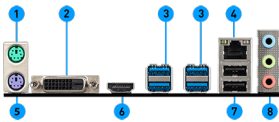

## SPECIFICATION

<b>Model Name</b>	A320M-A PRO MAX
<b>CPU Support</b>	Supports 1st, 2nd and 3rd Gen AMD® Ryzen™ / Ryzen™ with Radeon™ Vega Graphics and 2nd Gen AMD® Ryzen™ with Radeon™ Graphics / Athlon™ with Radeon™ Vega Graphics and A-series / Athlon™ X4 Desktop Processors for Socket AM4
<b>CPU Socket</b>	Socket AM4
<b>Chipset</b>	AMD® A320 Chipset
<b>Graphics Interface</b>	1 x PCI-E 3.0 x16 slot
<b>Display Interface</b>	DVI-D, HDMI - Requires Processor Graphics
<b>Memory Support</b>	2 DIMMs, Dual Channel DDR4 up to 3200(OC) MHz
<b>Expansion Slots</b>	1 x PCI-E 2.0 x1 slot
<b>Storage</b>	1x Turbo M.2 slot + 4 x SATA 6Gb/s
<b>USB ports</b>	6 x USB 3.2 Gen1 + 6 x USB 2.0
<b>LAN</b>	Realtek® 8111H Gigabit LAN
<b>Audio</b>	8-Channel(7.1) HD Audio with Audio Boost

## CONNECTIONS

- |                 |                        |
|-----------------|------------------------|
| 1. Mouse        | 5. Keyboard            |
| 2. DVI-D Port   | 6. HDMI Port           |
| 3. USB 3.2 Gen1 | 7. USB 2.0 Ports       |
| 4. LAN Port     | 8. HD Audio Connectors |

#### Turbo M.2

Delivering Speeds Up to 32Gb/s