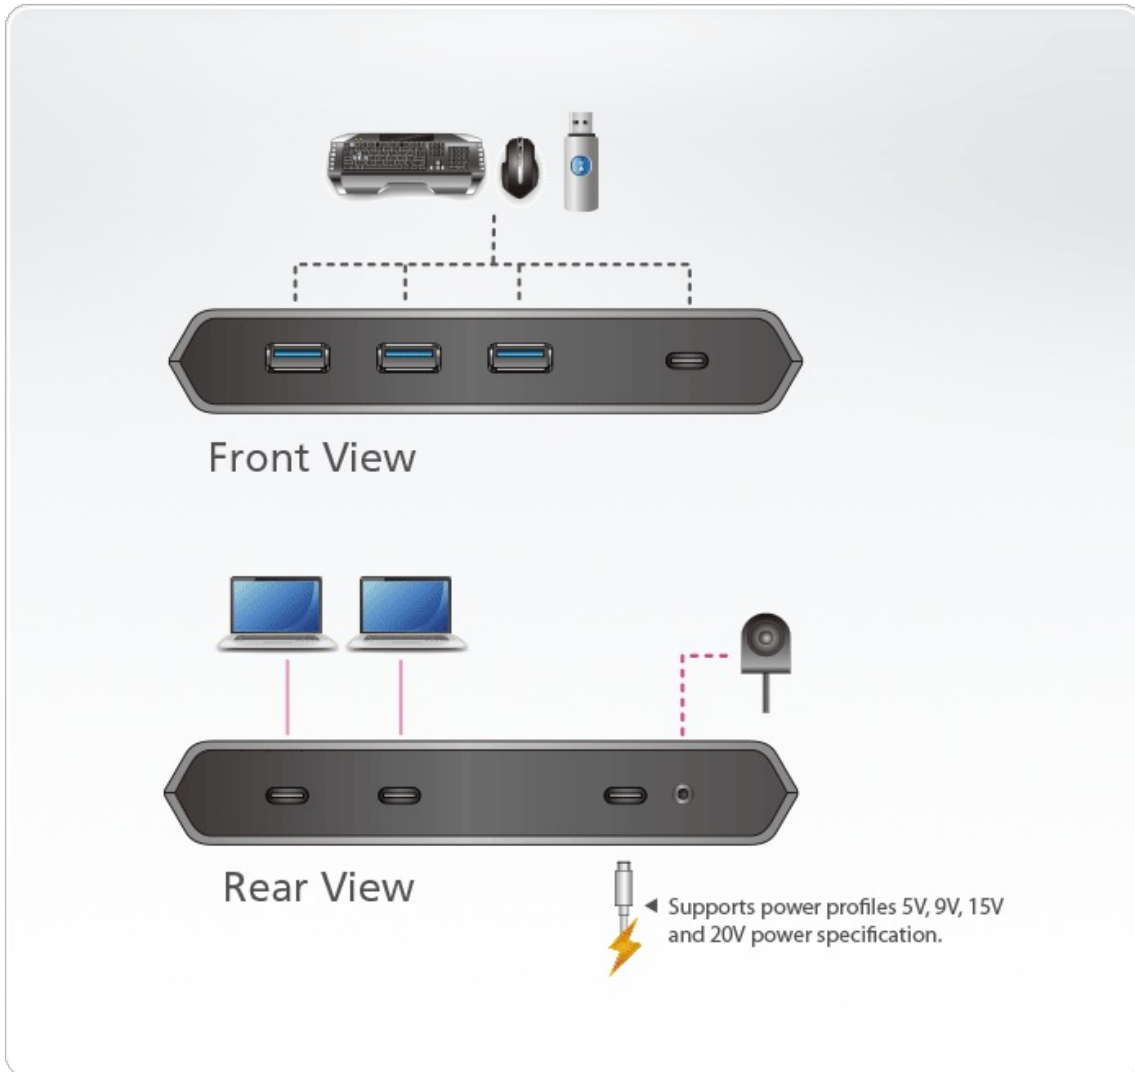

Diagram

ATEN International Co., Ltd.

3F., No.125, Sec. 2, Datong Rd., Sijhih District., New Taipei City 221, Taiwan
Phone: 886-2-8692-6789 Fax: 886-2-8692-6767
www.aten.com E-mail: marketing@aten.com

© Copyright 2015 ATEN® International Co., Ltd.
ATEN and the ATEN logo are trademarks of ATEN International Co., Ltd.
All rights reserved. All other trademarks are the property of their respective owners.