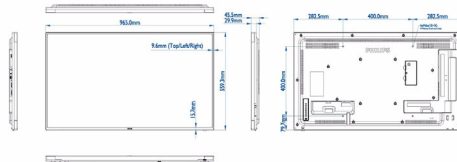

Dimensions

- Bezel width: 9.6 mm (T/L/R), 15.7 mm (B)
- Set dimensions (W x H x D): 965.0 x 559.3 x 45.5 mm
- Set dimensions in inch (W x H x D): 37.99 x 22.02 x 1.79 inch
- VESA Mount: 400 x 400mm, M6
- Product weight: 10.41 kg
- Product weight (lb): 22.95 lb lb

Operating conditions

- Temperature range (operation): 5 ~ 40 °C
- Temperature range (storage): -10 ~ 50 °C
- MTBF: 50,000 hour(s)
- Altitude: 0 ~ 3000 m
- Humidity range (operation)[RH]: 10 ~ 90% (without condensation)
- Humidity range (storage) [RH]: 0 ~ 100% (without condensation)

Power

- Consumption (On mode): 120W(max)
- Mains power: AC (100 ~ 240 V) , 2.5A
- Standby power consumption: <0.5 W
- Consumption (Typical): 65 W

Sound

- Built-in speakers: 2 x 10W RMS

Accessories

- Included accessories: AC Power Cord, RS232 cable, Remote Control, Batteries for remote control, Quick start guide
- Included Accessories: Edge Alignment Kit (1)-2pcs, Edge Alignment Kit (2)-1pcs, M3 screw x 1, RS232 daisy-chain cable, SD card cover x 1, Thumb

- Screw x8
- Stand: BM05922 (Universal Stand-L)(Option)

Miscellaneous

- Warranty: 3 year warranty
- On-Screen Display Languages: English, French, German, Italian, Polish, Russian, Spanish, Turkish, Simplified Chinese, Traditional Chinese, Arabic, Japanese
- Regulatory approvals: BSMI, CB, CE, EAC, EnergyStar 7.0, FCC, Class A, PSB, UL/cUL

Issue date 2019-10-08

Version: 3.0.1

12 NC: 8670 001 57444
EAN: 87 12581 75590 4

© 2019 Koninklijke Philips N.V.
All Rights reserved.

Specifications are subject to change without notice.
Trademarks are the property of Koninklijke Philips N.V.
or their respective owners.

www.philips.com