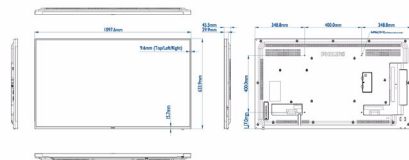

Convenience

- Tiled Matrix: Up to 15 x 15
- Keyboard control: Hidden, Lockable
- Signal Loop Through: IR Loophthrough
- Network controllable: RJ45, RS232
- Screen saving functions: Pixel Shift
- Picture in picture: PIP

Power

- Consumption (On mode): 130W(max)
- Standby power consumption: <0.5 W
- Mains power: AC (100 ~ 240 V) , 2.5A
- Consumption (Typical): 75 W

Operating conditions

- Temperature range (operation): 0 ~ 40 °C
- Temperature range (storage): -10 ~ 50 °C
- Altitude: 0 ~ 3000 m
- MTBF: 50,000 hour(s)
- Humidity range (operation)[RH]: 10 ~ 90% (without condensation)
- Humidity range (storage) [RH]: 0 ~ 100% (without condensation)

Sound

- Built-in speakers: 2 x 10 W RMS

Accessories

- Included accessories: Remote Control, Batteries for

- remote control, AC Power Cord, Quick start guide, RS232 cable
- Included Accessories: Edge Alignment Kit (1)-2pcs, Edge Alignment Kit (2)-1pcs, M3 screw x 1, RS232 daisy-chain cable, SD card cover x 1, Thumb Screw x8
- Stand: BM05922 (Universal Stand-L)(Option)

Miscellaneous

- On-Screen Display Languages: English, French, German, Spanish, Polish, Turkish, Russian, Italian, Simplified Chinese, Traditional Chinese, Japanese, Arabic
- Regulatory approvals: CE, BSMI, CB, EAC, EnergyStar 7.0, FCC, Class A, PSB, UL/cUL
- Warranty: 3 year warranty

Issue date 2019-10-08

Version: 3.0.1

12 NC: 8670 001 57451
EAN: 87 12581 75595 9

© 2019 Koninklijke Philips N.V.
All Rights reserved.

Specifications are subject to change without notice.
Trademarks are the property of Koninklijke Philips N.V.
or their respective owners.

www.philips.com