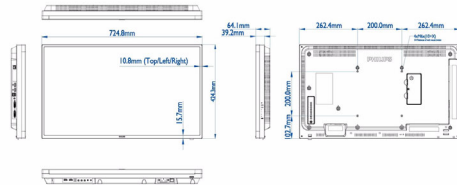

Convenience

- Screen saving functions: Pixel Shift
- Tiled Matrix: Up to 15 x 15
- Keyboard control: Lockable, Hidden
- Network controllable: RS232, RJ45
- Signal Loop Through: IR Loophthrough
- Picture in picture: PIP

Dimensions

- Bezel width: 10.8 mm (T/L/R), 15.7 mm (B)
- Set dimensions (W x H x D): 724.8 x 424.3 x 64.1 mm
- Set dimensions in inch (W x H x D): 28.54 x 16.7 x 2.52 inch
- VESA Mount: 200 x 200 mm M6
- Product weight: 6.15 kg
- Product weight (lb): 13.55 lb

Operating conditions

- Temperature range (operation): 5 ~ 40 °C
- Temperature range (storage): -10 ~ 50 °C
- MTBF: 50,000 hour(s)
- Altitude: 0 ~ 3000 m
- Humidity range (operation)[RH]: 10 ~ 80% (without condensation)
- Humidity range (storage) [RH]: 0 ~ 90% (without condensation)
- Relative humidity: 20 ~ 80 %

Power

- Consumption (On mode): 110W(max)
- Mains power: AC (100 ~ 240 V) , 2.5A
- Standby power consumption: <0.5 W
- Consumption (Typical): 60 W

Sound

- Built-in speakers: 2 x 10W RMS

Accessories

- Included accessories: AC Power Cord, RS232 cable, Remote Control, Batteries for remote control, Quick start guide
- Included Accessories: Edge Alignment Kit (1)-2pcs, Edge Alignment Kit (2)-1pcs, M3 screw x 1, RS232 daisy-chain cable, SD card cover x 1, Thumb Screw x8
- Stand: Universal Stand-S (BM05911)(Option)

Issue date 2019-10-14

Version: 3.0.1

12 NC: 8670 001 57436
EAN: 87 12581 75585 0

© 2019 Koninklijke Philips N.V.
All Rights reserved.

Specifications are subject to change without notice.
Trademarks are the property of Koninklijke Philips N.V.
or their respective owners.

www.philips.com