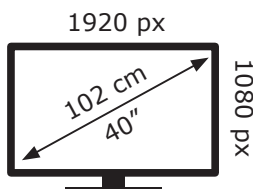

# ENERGY

40 GFW 6060 - Fire TV  
Edition TAA000

**GRUNDIG**

**45** kWh/1000h

ABCDEF G

**0** kWh/1000h

2019/2013