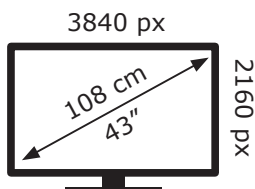

# ENERGY

43 GUB 7060 - Fire TV  
Edition SYT000

**GRUNDIG**

**51** kWh/1000h

ABCDEF**G**

**82** kWh/1000h

2019/2013