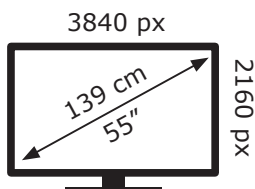

ENERGY

55 GUW 7060 - Fire TV
Edition SZV000

GRUNDIG

78 kWh/1000h

ABCDEF**G**

108 kWh/1000h

2019/2013