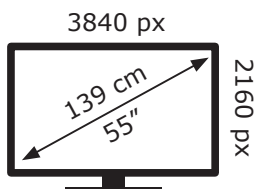

ENERGY

55 GOB 9089 OLED - Fire
TV Edition TDT000

GRUNDIG

110 kWh/1000h

ABCDEF**G**

141 kWh/1000h

2019/2013