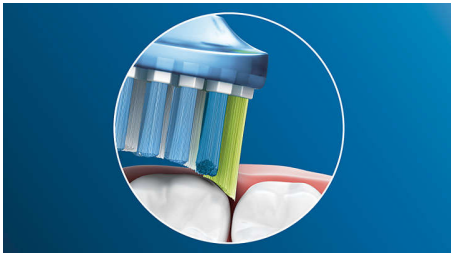

### Innovative technology

- Lets you know if you're pressing too hard
- Connects smart brush handle and smart brush heads
- Philips Sonicare's advanced sonic technology

## Say goodbye to plaque

And thanks to its flexible design, it removes up to 10x more plaque from hard-to-reach areas\* for a truly deep clean along the gum line and between teeth.