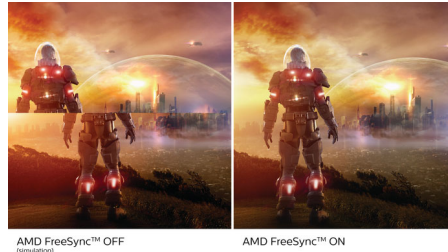

Ultra-smooth gaming

Gaming shouldn't be a choice between choppy gameplay or broken frames. With the new Philips monitor it doesn't have to be. Get fluid, artefact-free performance at virtually any frame rate with AMD FreeSync™ technology, smooth, quick refresh and ultra-fast response time.