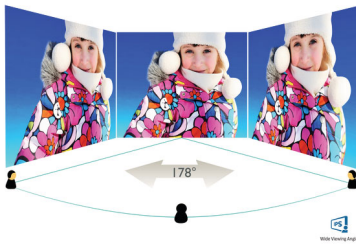

LCD monitor
E Line 27" (68.6 cm), 1920 x 1080 (Full HD)

Highlights

IPS technology

IPS displays use an advanced technology that gives you extra-wide viewing angles of 178/178 degrees, making it possible to view the display from almost any angle. Unlike standard TN panels, IPS displays give you remarkably crisp images with vivid colours, making them ideal not only for Photos, movies and web browsing, but also for professional applications that demand colour accuracy and consistent brightness at all times.