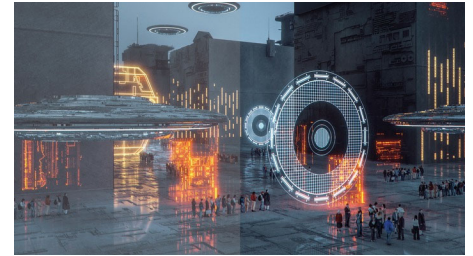

## SmartImage Game mode

The new Philips gaming display has quick-access OSD fine-tuned for gamers, offering you multiple options. "FPS" mode (First person shooting) improves dark themes in games, allowing you to see hidden objects in dark areas. "Racing" mode adapts the display with the fastest response time and high colour, along with image adjustments. "RTS" mode (Real-time strategy) has a special SmartFrame mode that enables highlighting of specific area and allows for size and image adjustments. Gamer 1 and Gamer 2 enable you to save personal customised settings based on different games, ensuring best performance.