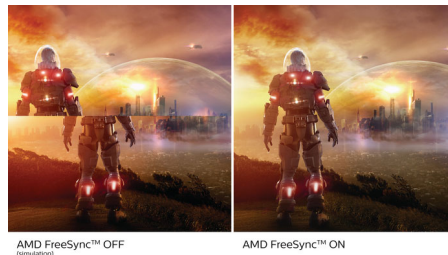

Ultra-smooth gaming

Gaming shouldn't be a choice between choppy gameplay or broken frames. With the new Philips monitor it doesn't have to be. Get fluid, artefact-free performance at virtually any frame rate with AMD FreeSync™ technology, smooth, quick refresh and ultra-fast response time.