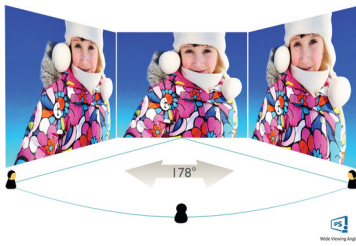

Greener every day

- Mercury Free eco-friendly display

PHILIPS

LCD monitor
E Line 27" (68.6 cm), 1920 x 1080 (Full HD)

Highlights

IPS technology

IPS displays use an advanced technology that gives you extra-wide viewing angles of 178/178 degrees, making it possible to view the display from almost any angle. Unlike standard TN panels, IPS displays give you remarkably crisp images with vivid colours, making them ideal not only for Photos, movies and web browsing, but also for professional applications that demand colour accuracy and consistent brightness at all times.

16:9 Full HD display

Picture quality matters. Regular displays deliver quality, but you expect more. This display features enhanced Full HD 1920 x 1080 resolution. With Full HD for crisp detail paired with high brightness, incredible contrast and realistic colours, expect a true-to-life picture.

Specifications

Picture/Display

- LCD panel type: IPS technology
- AMD FreeSync™ technology
- Backlight type: W-LED system
- Panel Size: 27 inch/68.6 cm
- Display Screen Coating: Anti-Glare, 3H, Haze 25%
- Effective viewing area: 597.9 (H) x 336.3 (V) mm
- Aspect ratio: 16:9
- Maximum resolution: 1920 x 1080 @ 75 Hz*
- Pixel Density: 82 PPI
- Response time (typical): 1 ms (MPRT)
- Brightness: 300 cd/m²
- Contrast ratio (typical): 1000:1
- SmartContrast: Mega Infinity DCR
- Pixel pitch: 0.311 x 0.311 mm
- Viewing angle: 178° (H)/178° (V), @ C/R > 10
- Picture enhancement: SmartImage game
- Colour gamut (typical): NTSC 86%*, sRGB 101%*
- Display colours: 16.7 M
- Scanning Frequency: 30–160 kHz (H)/48–76 Hz (V)
- sRGB
- Flicker-free
- LowBlue Mode