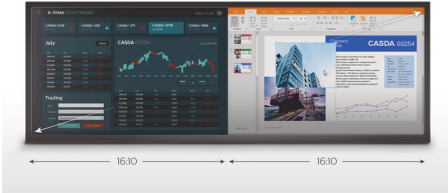

32:10 SuperWide curved LCD display
P Line 43 (43.4"/110.2 cm diag.), 3840 x 1200

439P9H/00

Highlights

32:10 SuperWide

SuperWide 32:10

32:10 SuperWide 43" screen, with 3840 x 1200 resolution, is designed to replace multiscreen setups for massive wide view. It's like having two 16:10 displays side by side. SuperWide monitors offer the screen area of dual monitors without the complicated setup.