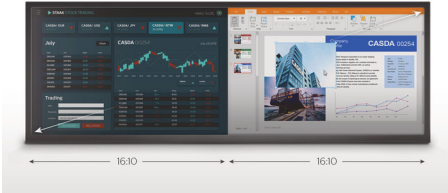

32:10 SuperWide curved LCD display
P Line 43 (43.4"/110.2 cm diag.), 3840 x 1200

439P9H/01

Highlights

32:10 SuperWide

SuperWide 32:10

32:10 SuperWide 43" screen, with 3840 x 1200 resolution, is designed to replace multiscreen setups for massive wide view. It's like having two 16:10 displays side by side. SuperWide monitors offer the screen area of dual monitors without the complicated setup.